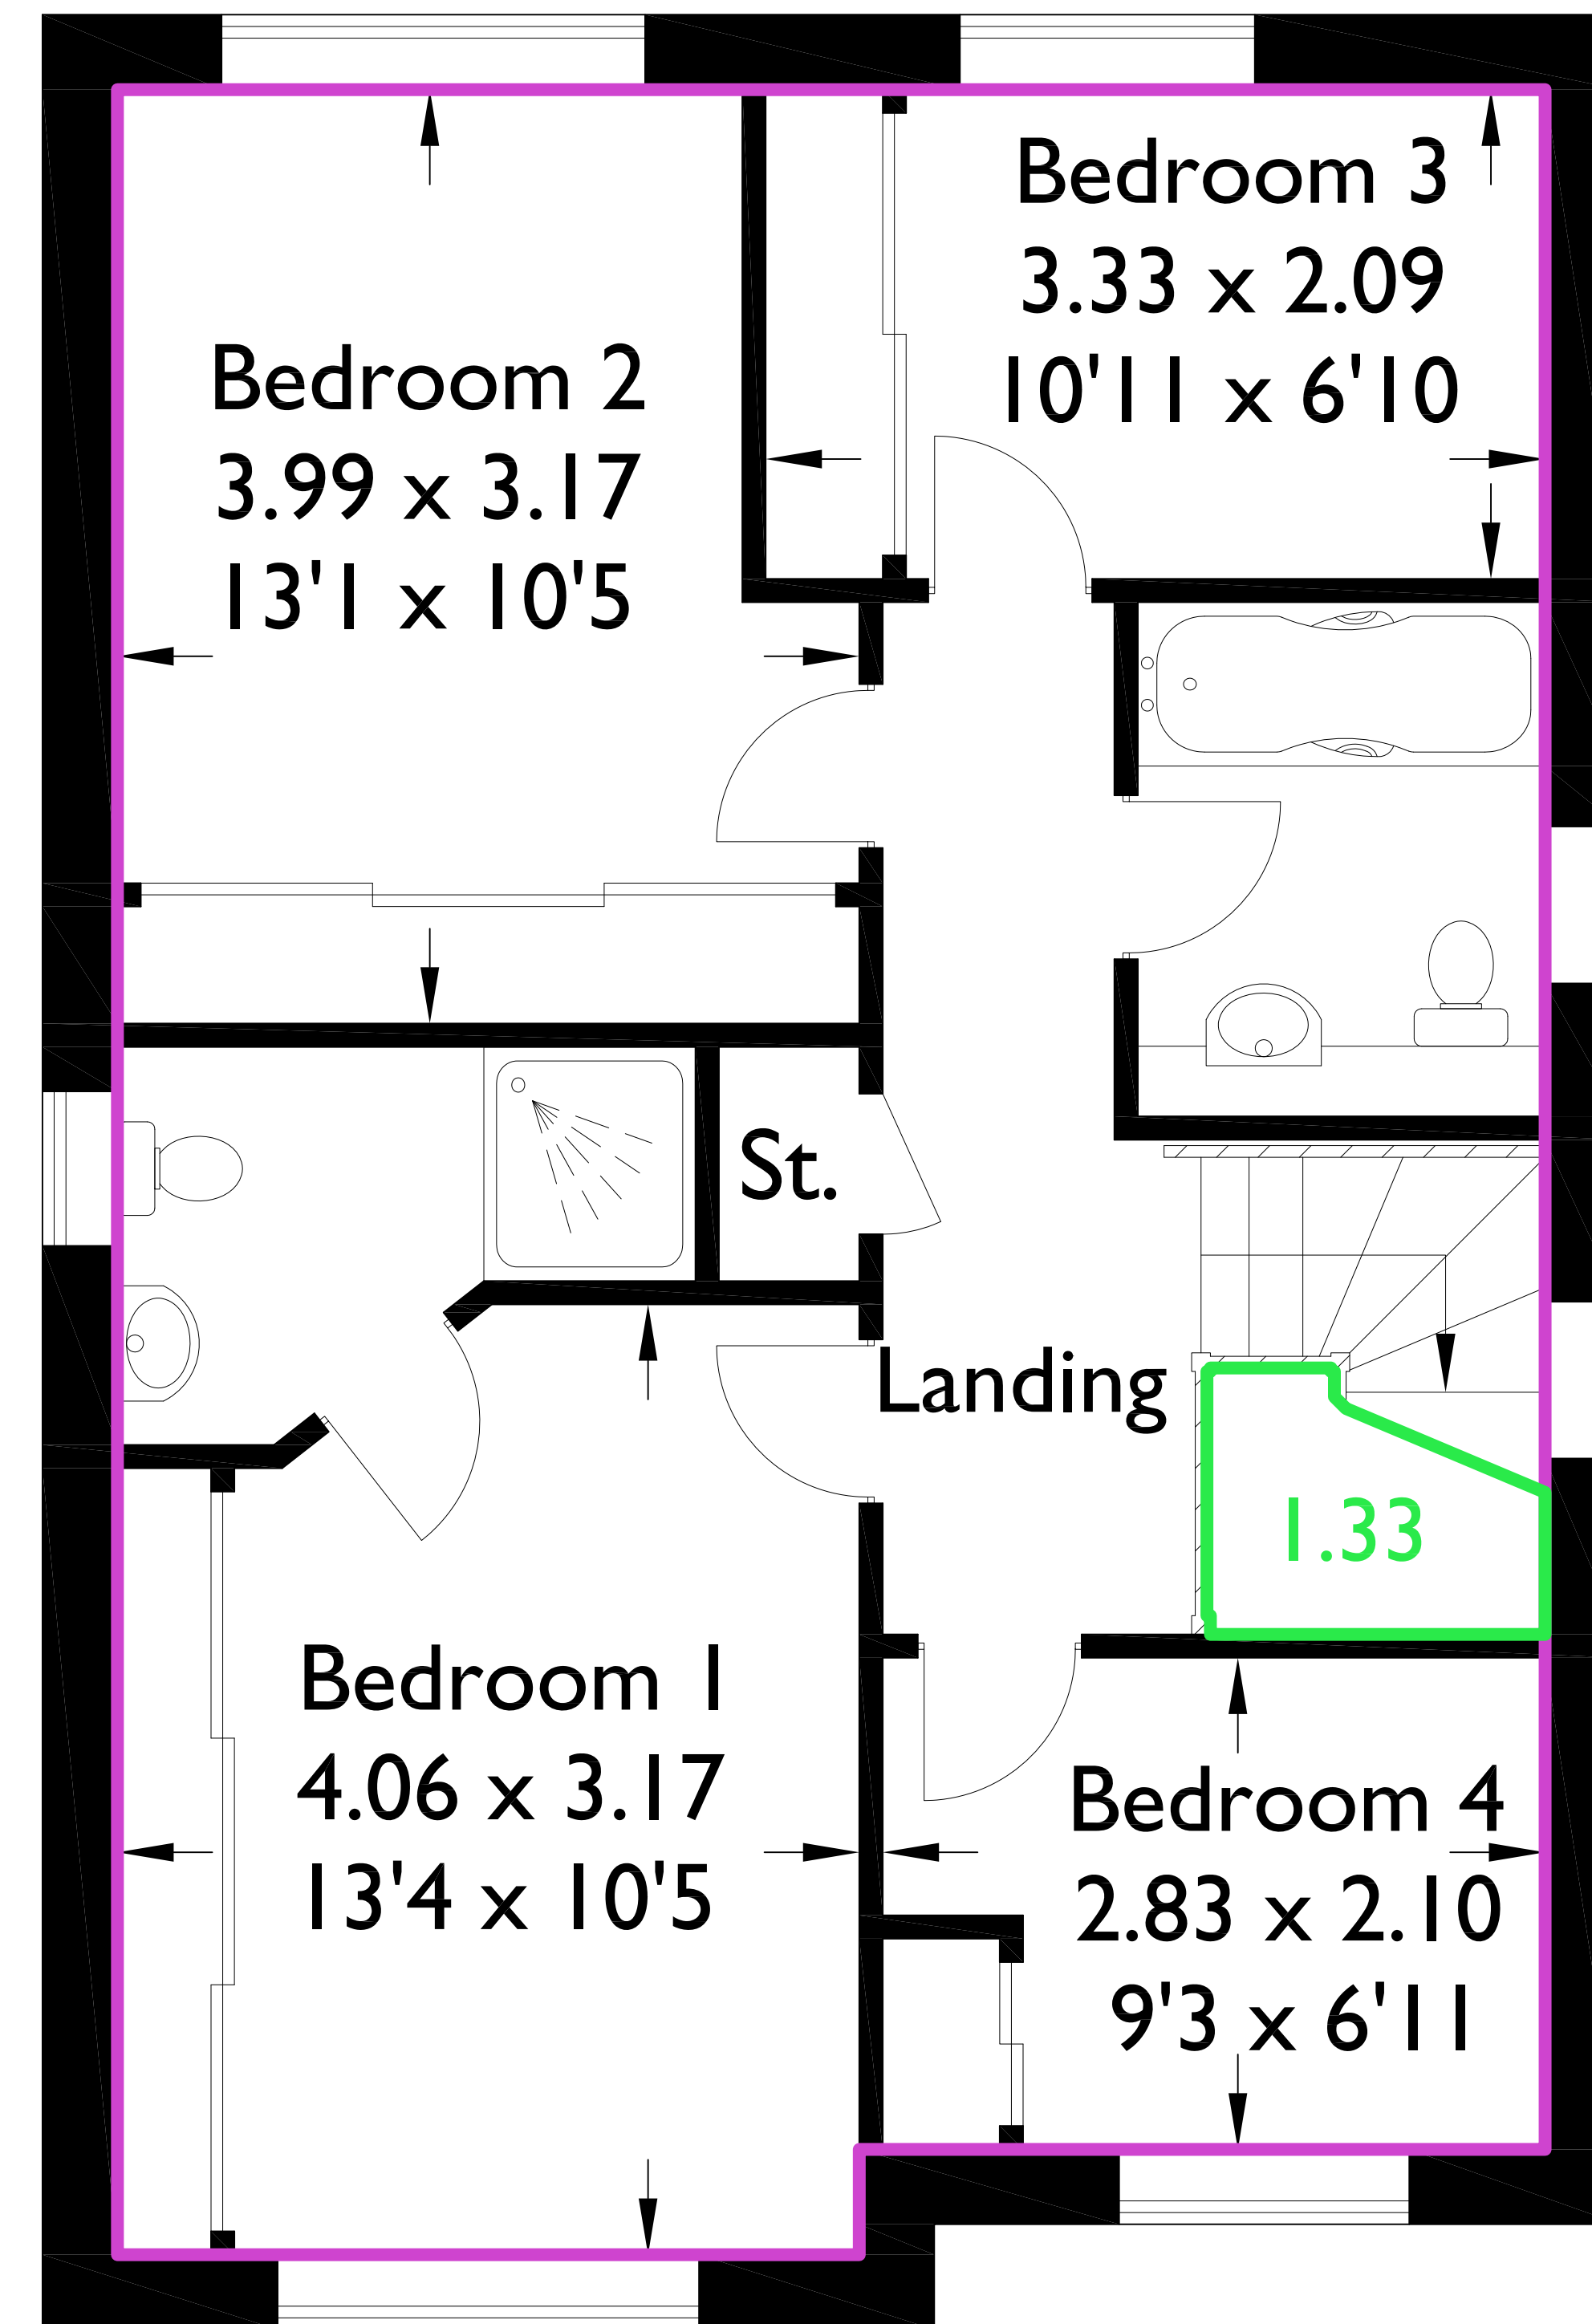

# Bispham

Approximate Gross Internal Area : 108.87 sq m / 1171.86 sq ft

Total : 108.87 sq m / 1171.86 sq ft

55.10

Ground Floor

53.77

First Floor