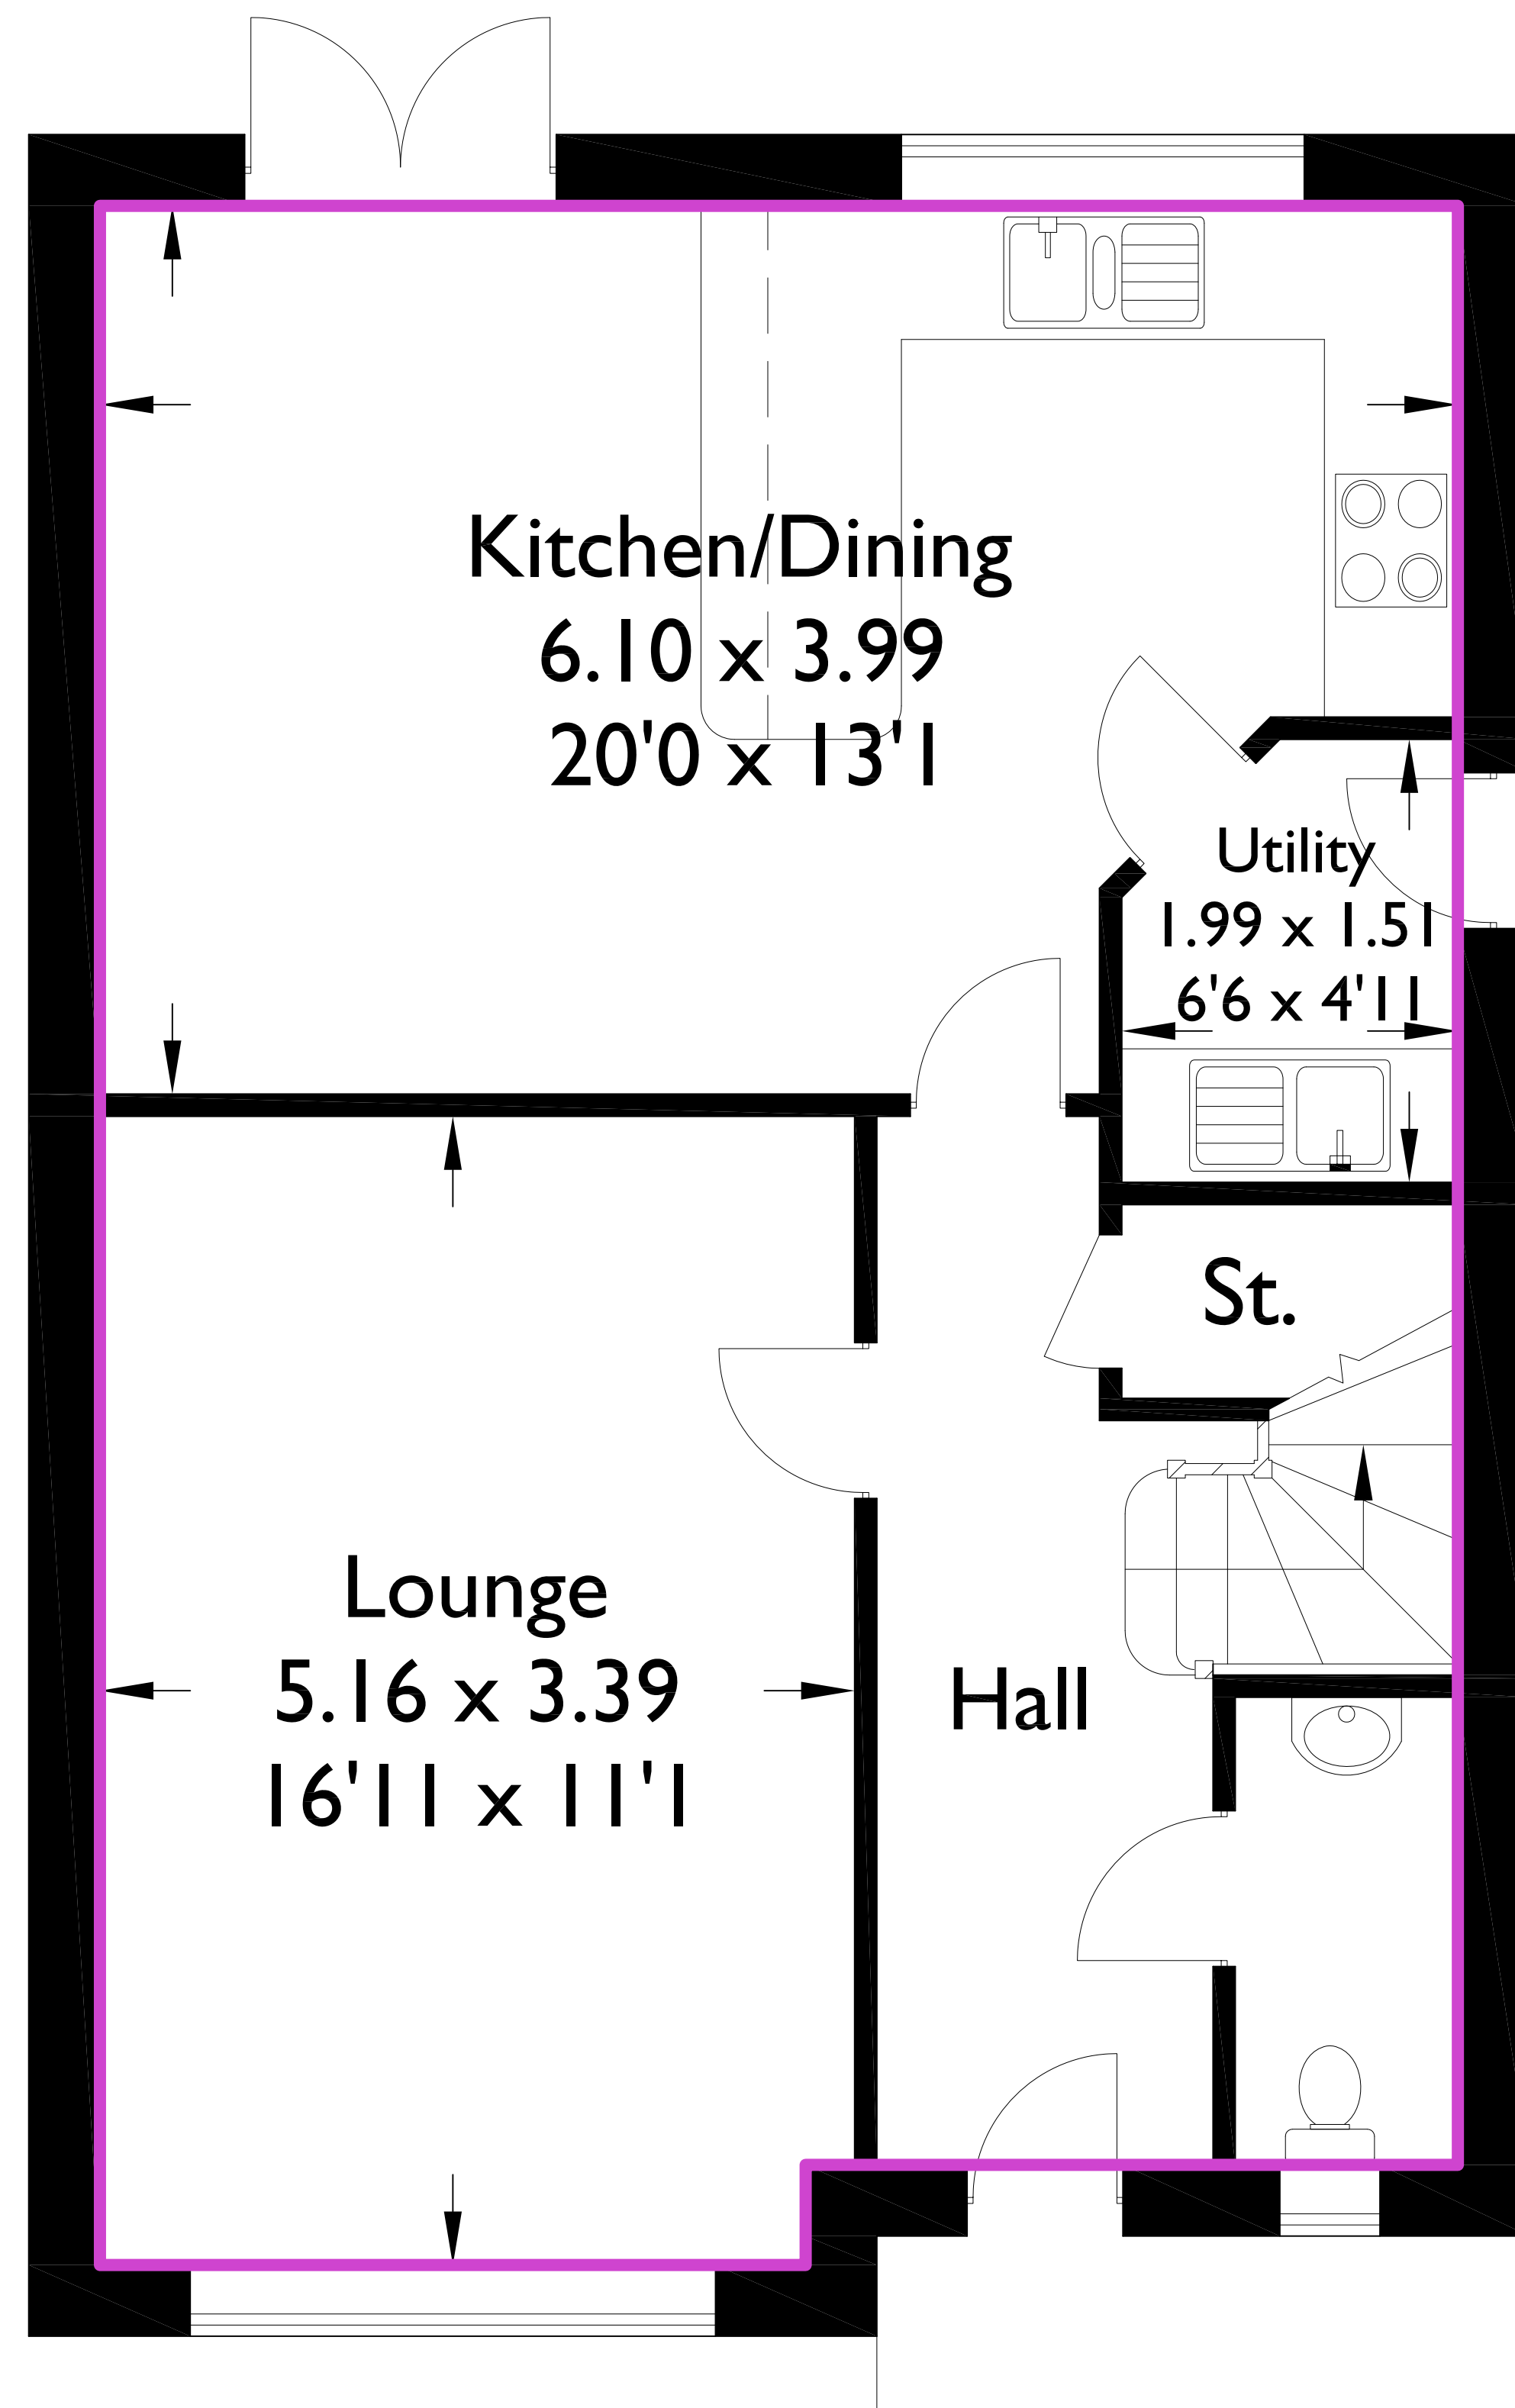

# Bispham

Approximate Gross Internal Area : 108.87 sq m / 1171.86 sq ft

Total : 108.87 sq m / 1171.86 sq ft

55.10

Ground Floor

53.77

First Floor