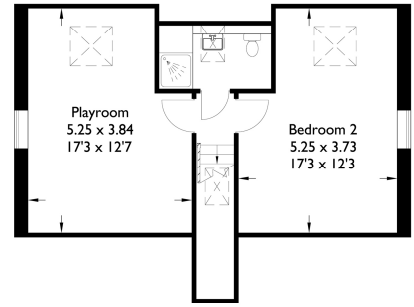

Second Floor