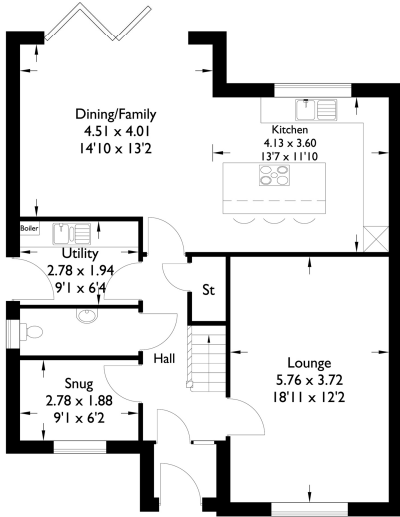

Croston Plus (Plots 9 & 12)

Approximate Gross Internal Area : 203.17 sq m / 2186.90 sq ft

Total : 203.17 sq m / 2186.90 sq ft

Ground Floor