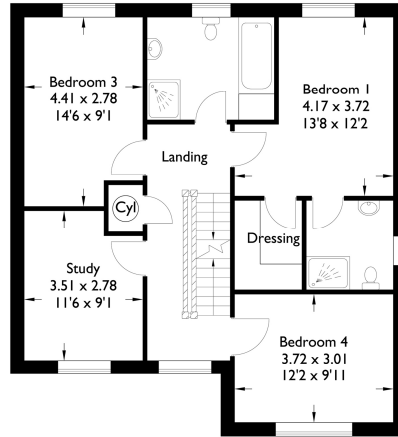

First Floor