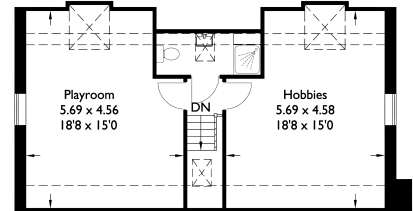

Eccleston Plus

Approximate Gross Internal Area : 232.02 sq m / 2497.44 sq ft

Total : 232.02 sq m / 2497.44 sq ft

----- Restricted Head Height

Ground Floor

First Floor

Second Floor