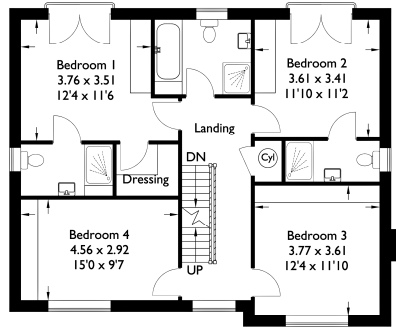

Eccleston Plus

Approximate Gross Internal Area : 232.02 sq m / 2497.44 sq ft

Total : 232.02 sq m / 2497.44 sq ft

----- Restricted Head Height

Ground Floor

First Floor

Second Floor