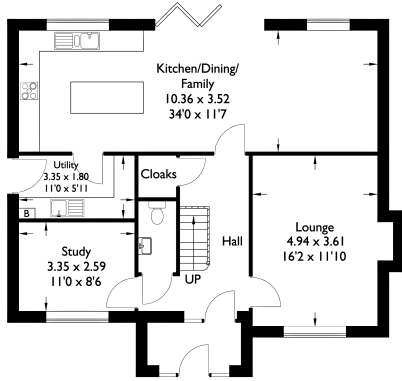

Eccleston Plus

Approximate Gross Internal Area : 232.02 sq m / 2497.44 sq ft

Total : 232.02 sq m / 2497.44 sq ft

----- Restricted Head Height

Ground Floor

First Floor

Second Floor