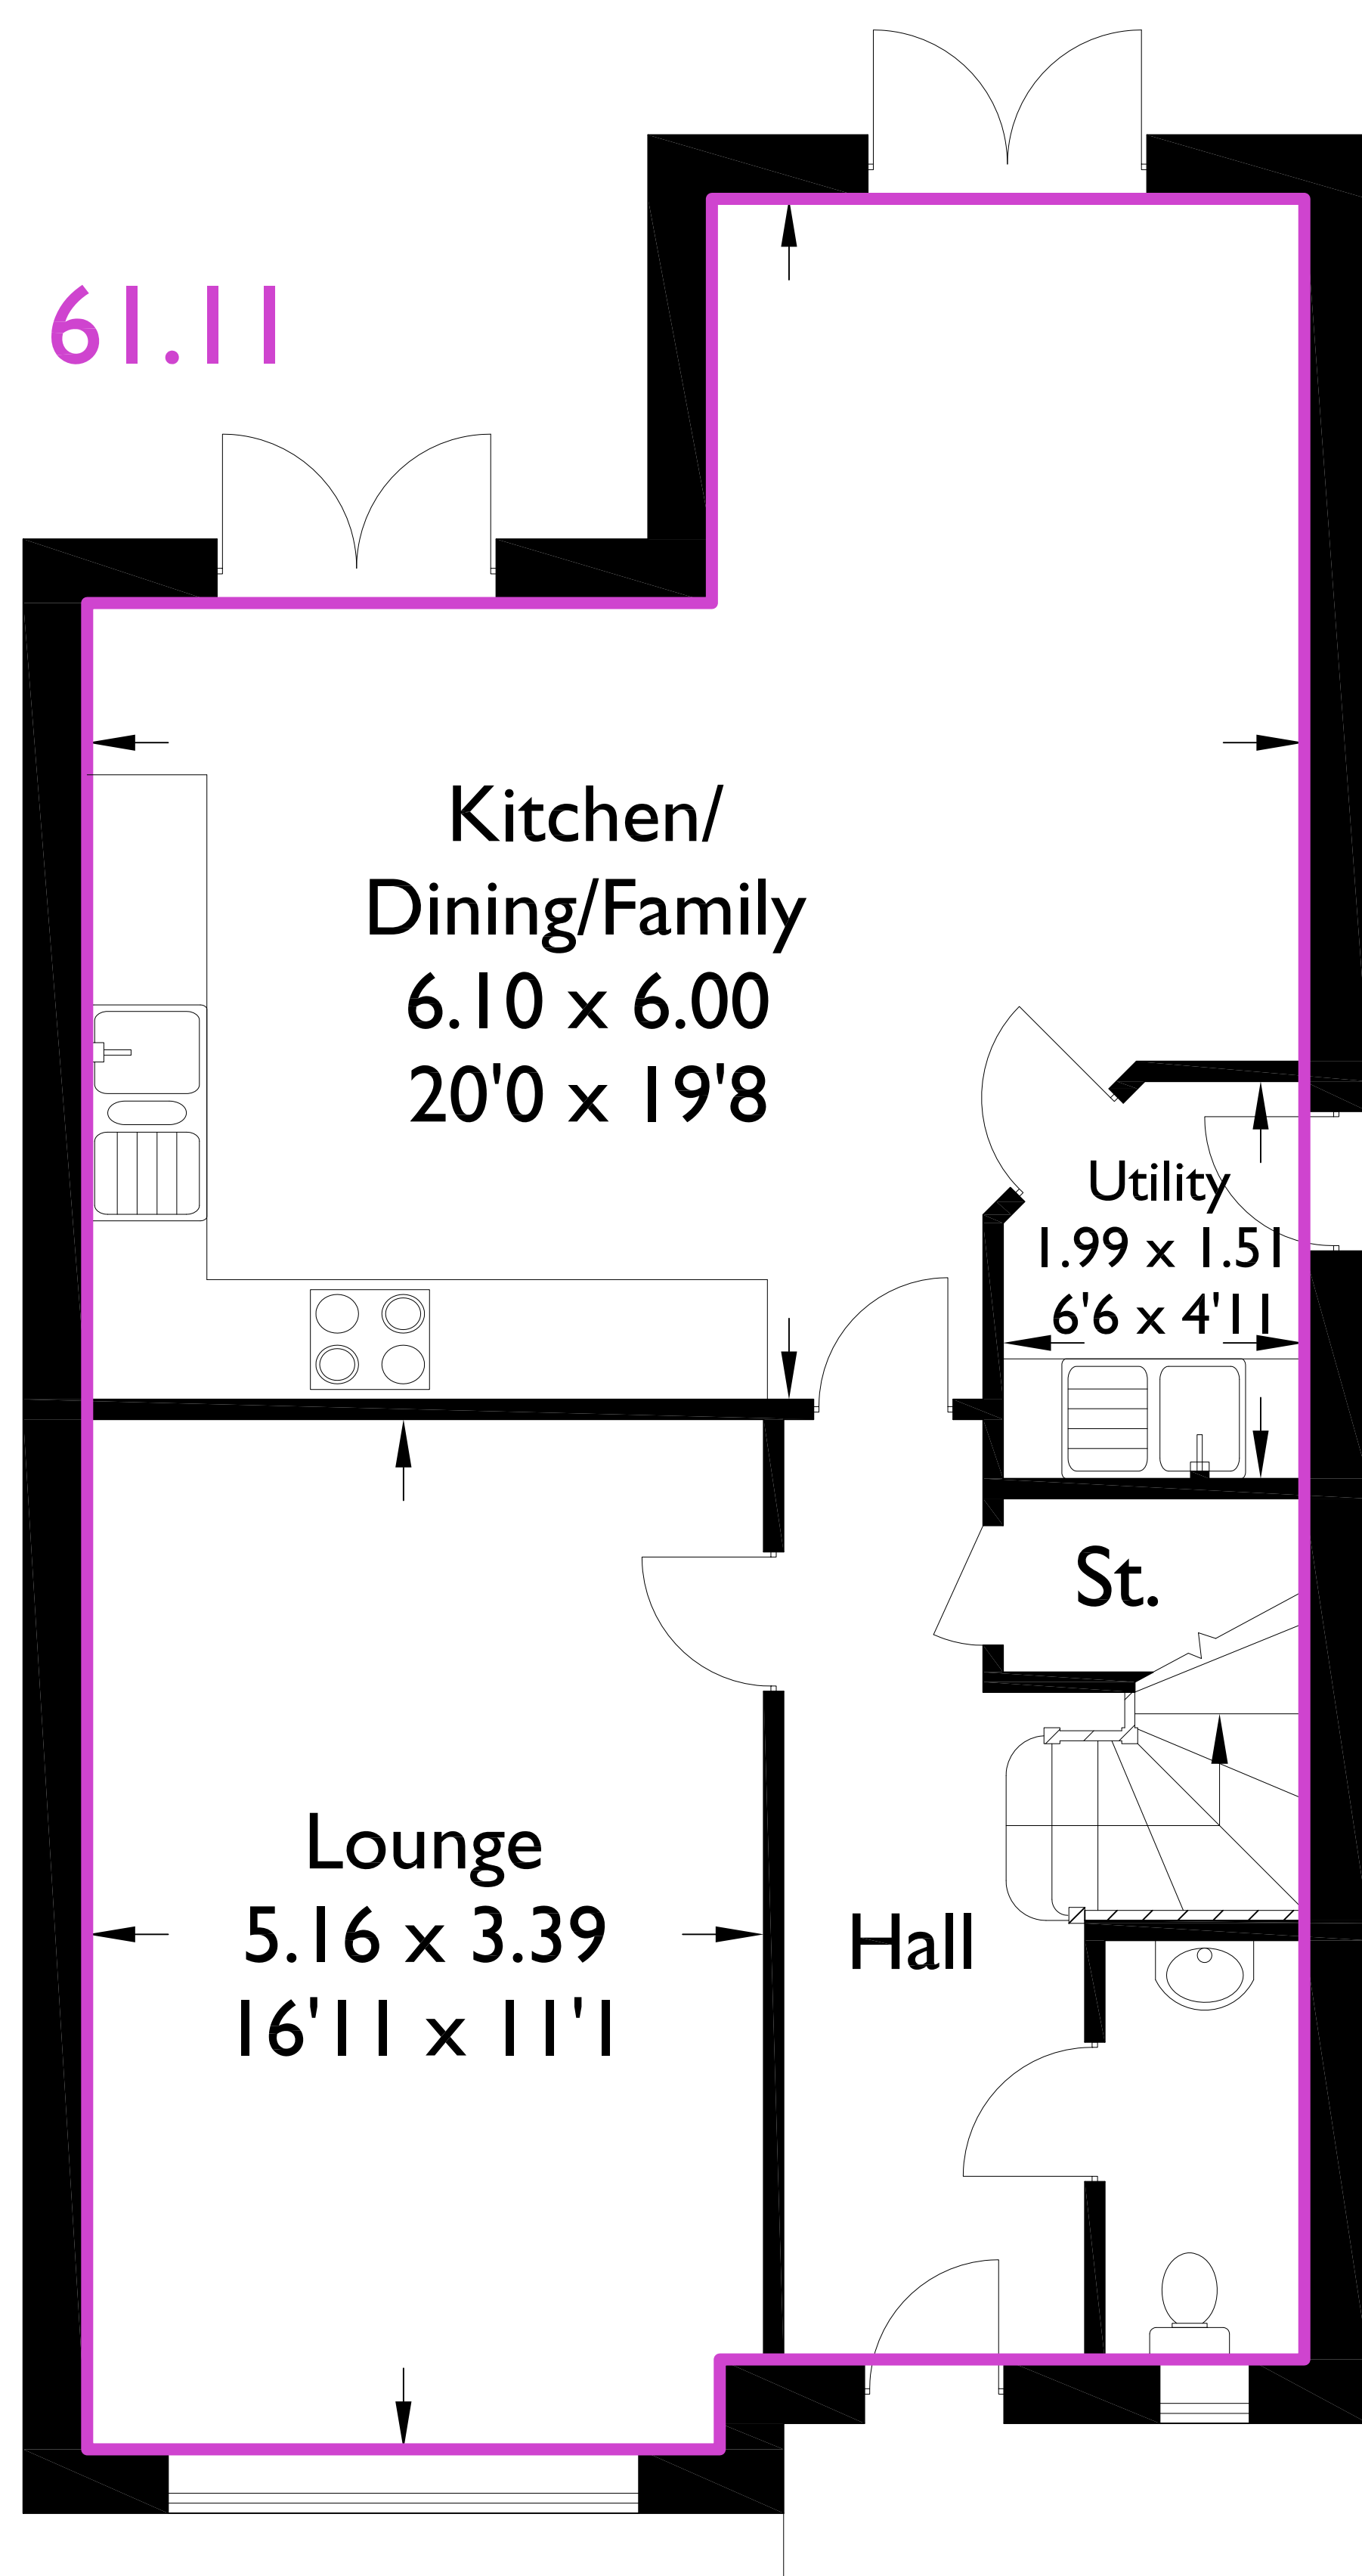

Medlar

Approximate Gross Internal Area : 122.22 sq m / 1315.56 sq ft

Total : 122.22 sq m / 1315.56 sq ft

Ground Floor

First Floor