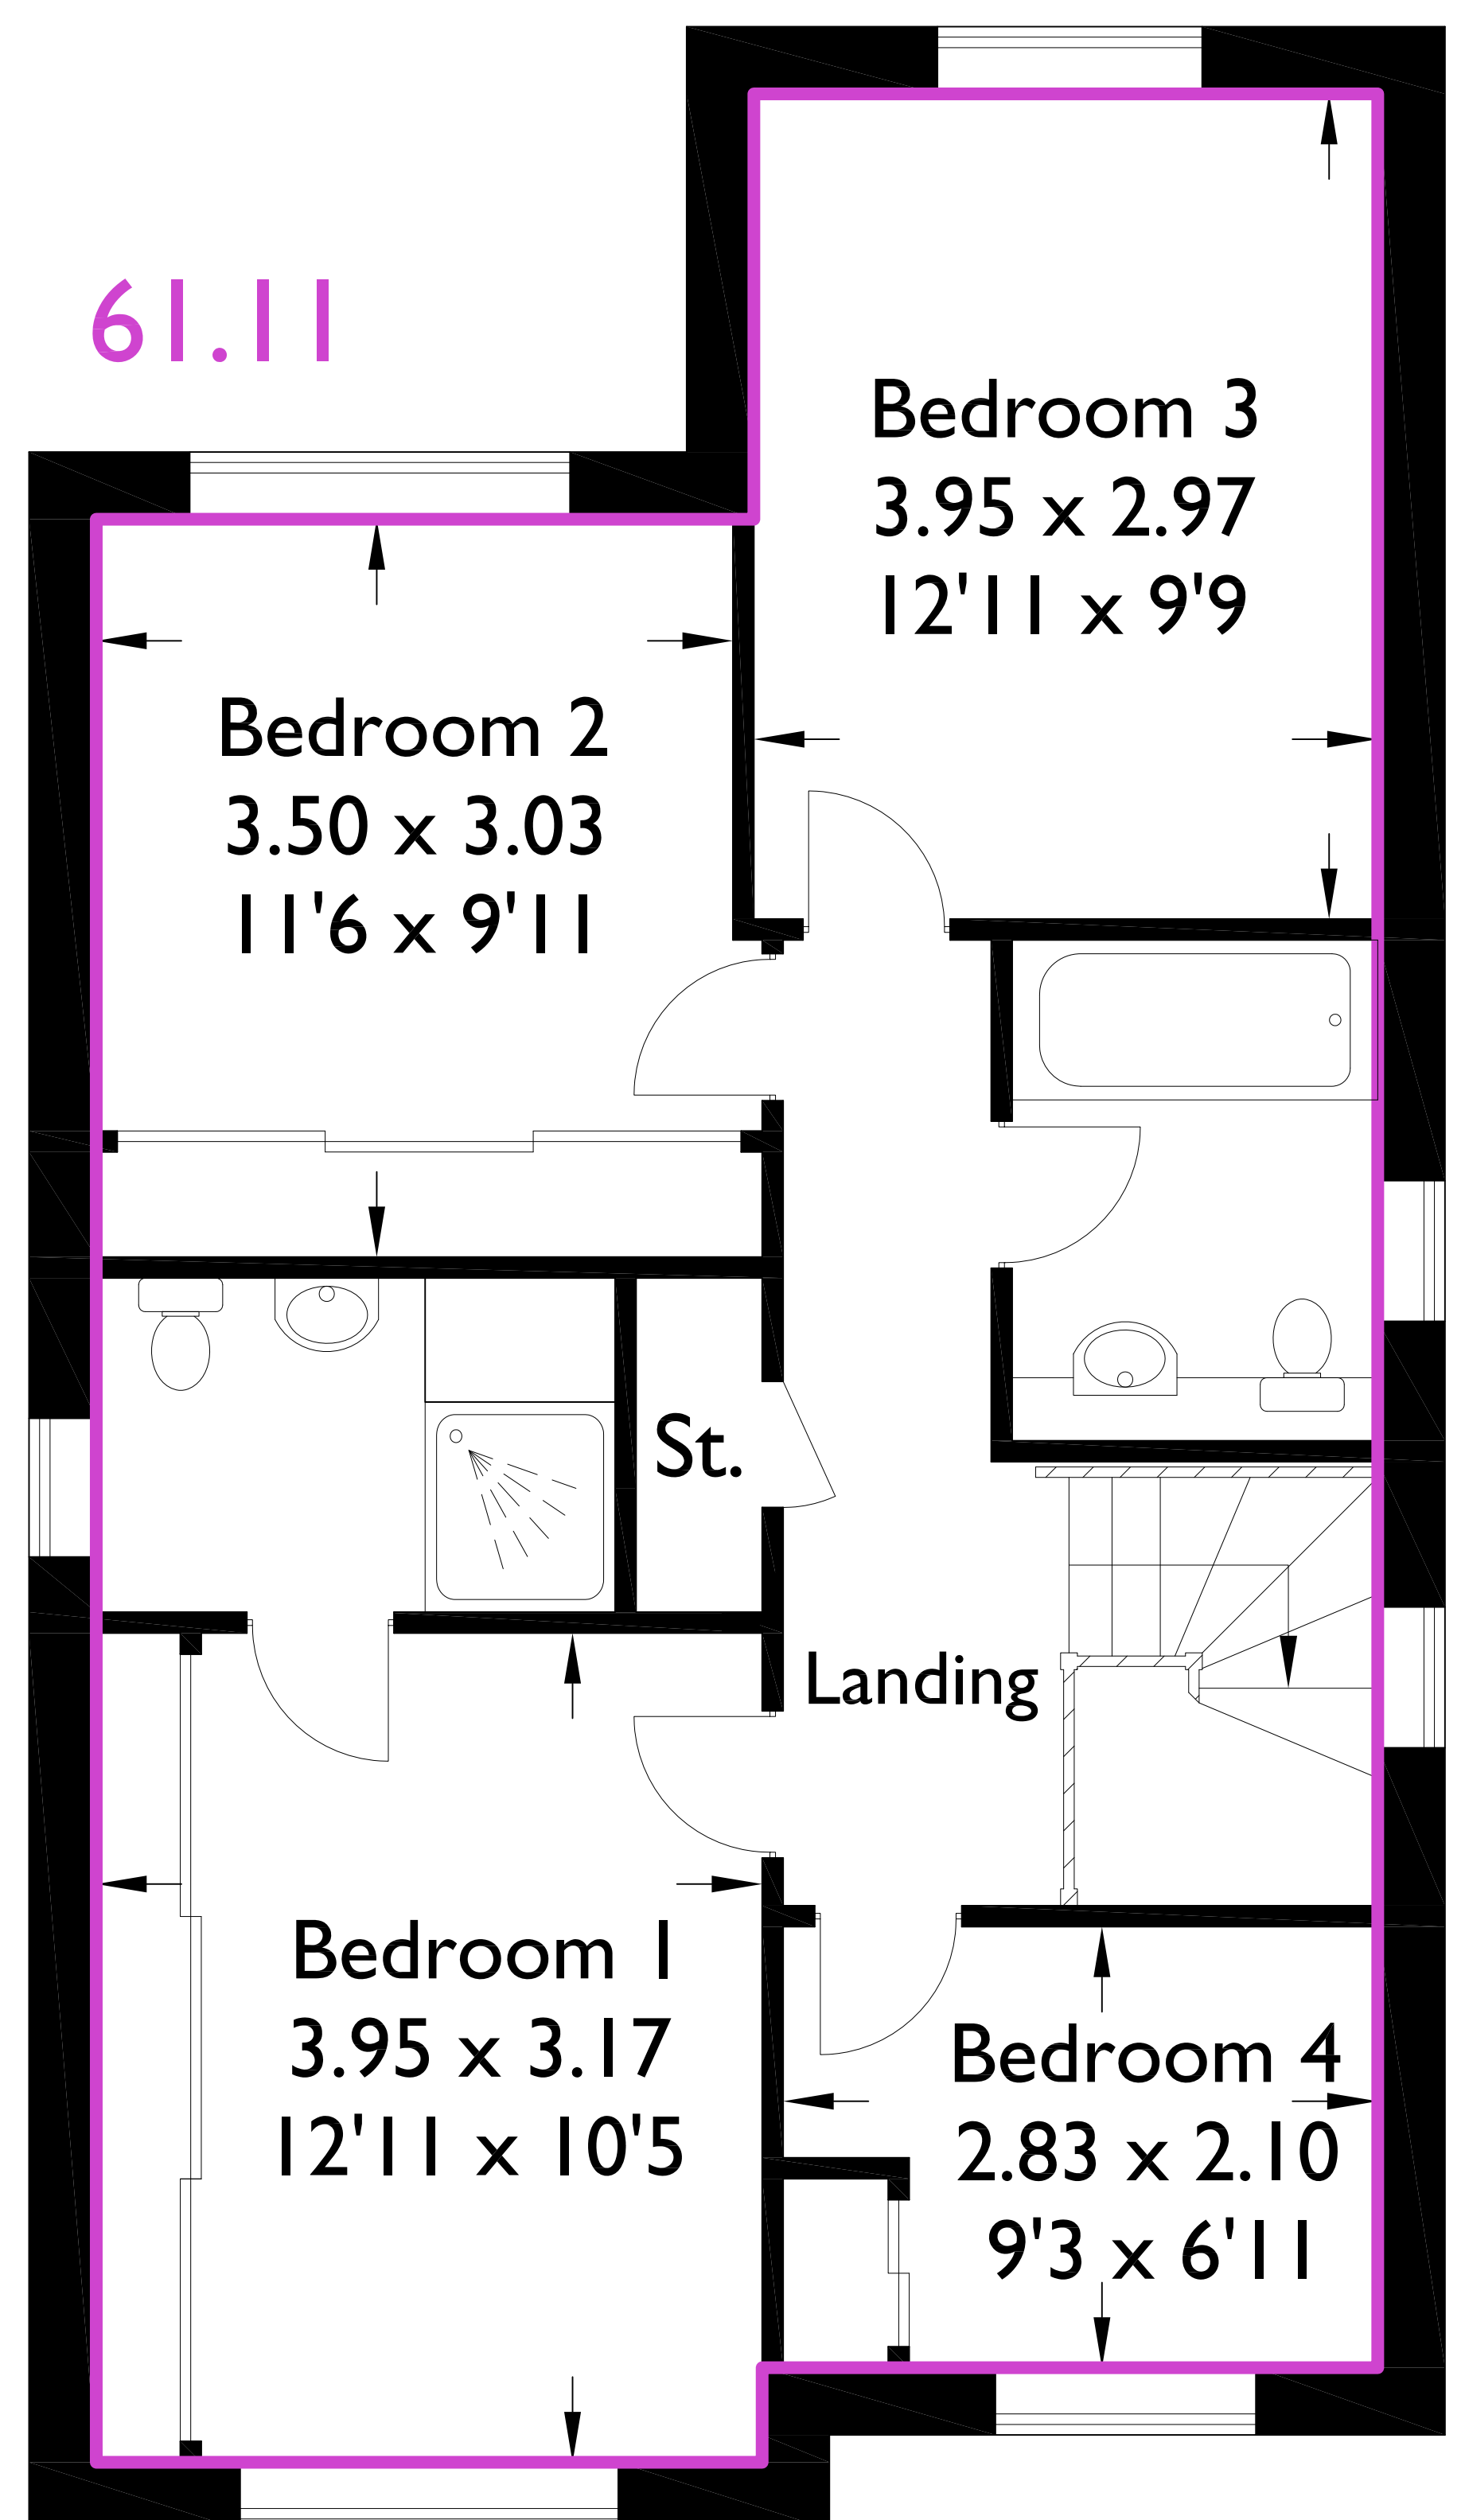

Medlar

Approximate Gross Internal Area : 122.22 sq m / 1315.56 sq ft

Total : 122.22 sq m / 1315.56 sq ft

Ground Floor

First Floor