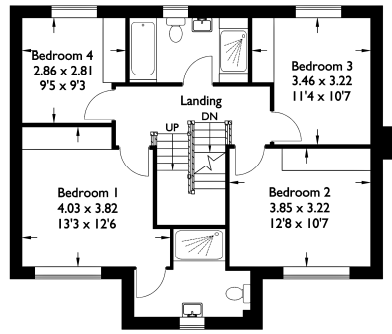

Lytham Plus (Plot 11)

Approximate Gross Internal Area : 191.84 sq m / 2064.94 sq ft

Total : 191.84 sq m / 2064.94 sq ft

Ground Floor

First Floor

Second Floor