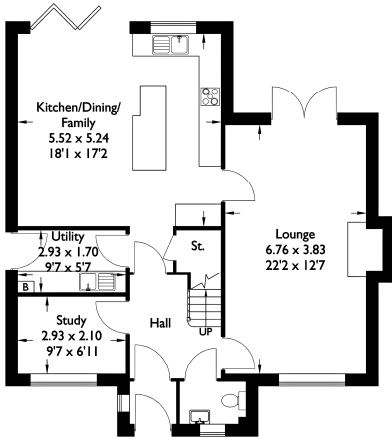

Lytham Plus (Plot 11)

Approximate Gross Internal Area : 191.84 sq m / 2064.94 sq ft

Total : 191.84 sq m / 2064.94 sq ft

Ground Floor

First Floor

Second Floor