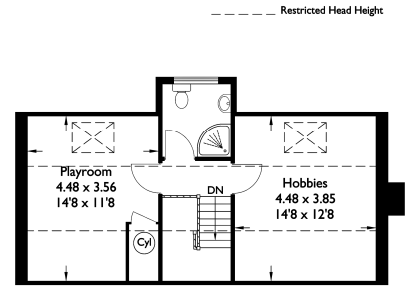

Lytham Plus (Plot 11)

Approximate Gross Internal Area : 191.84 sq m / 2064.94 sq ft

Total : 191.84 sq m / 2064.94 sq ft

Ground Floor

First Floor

Second Floor