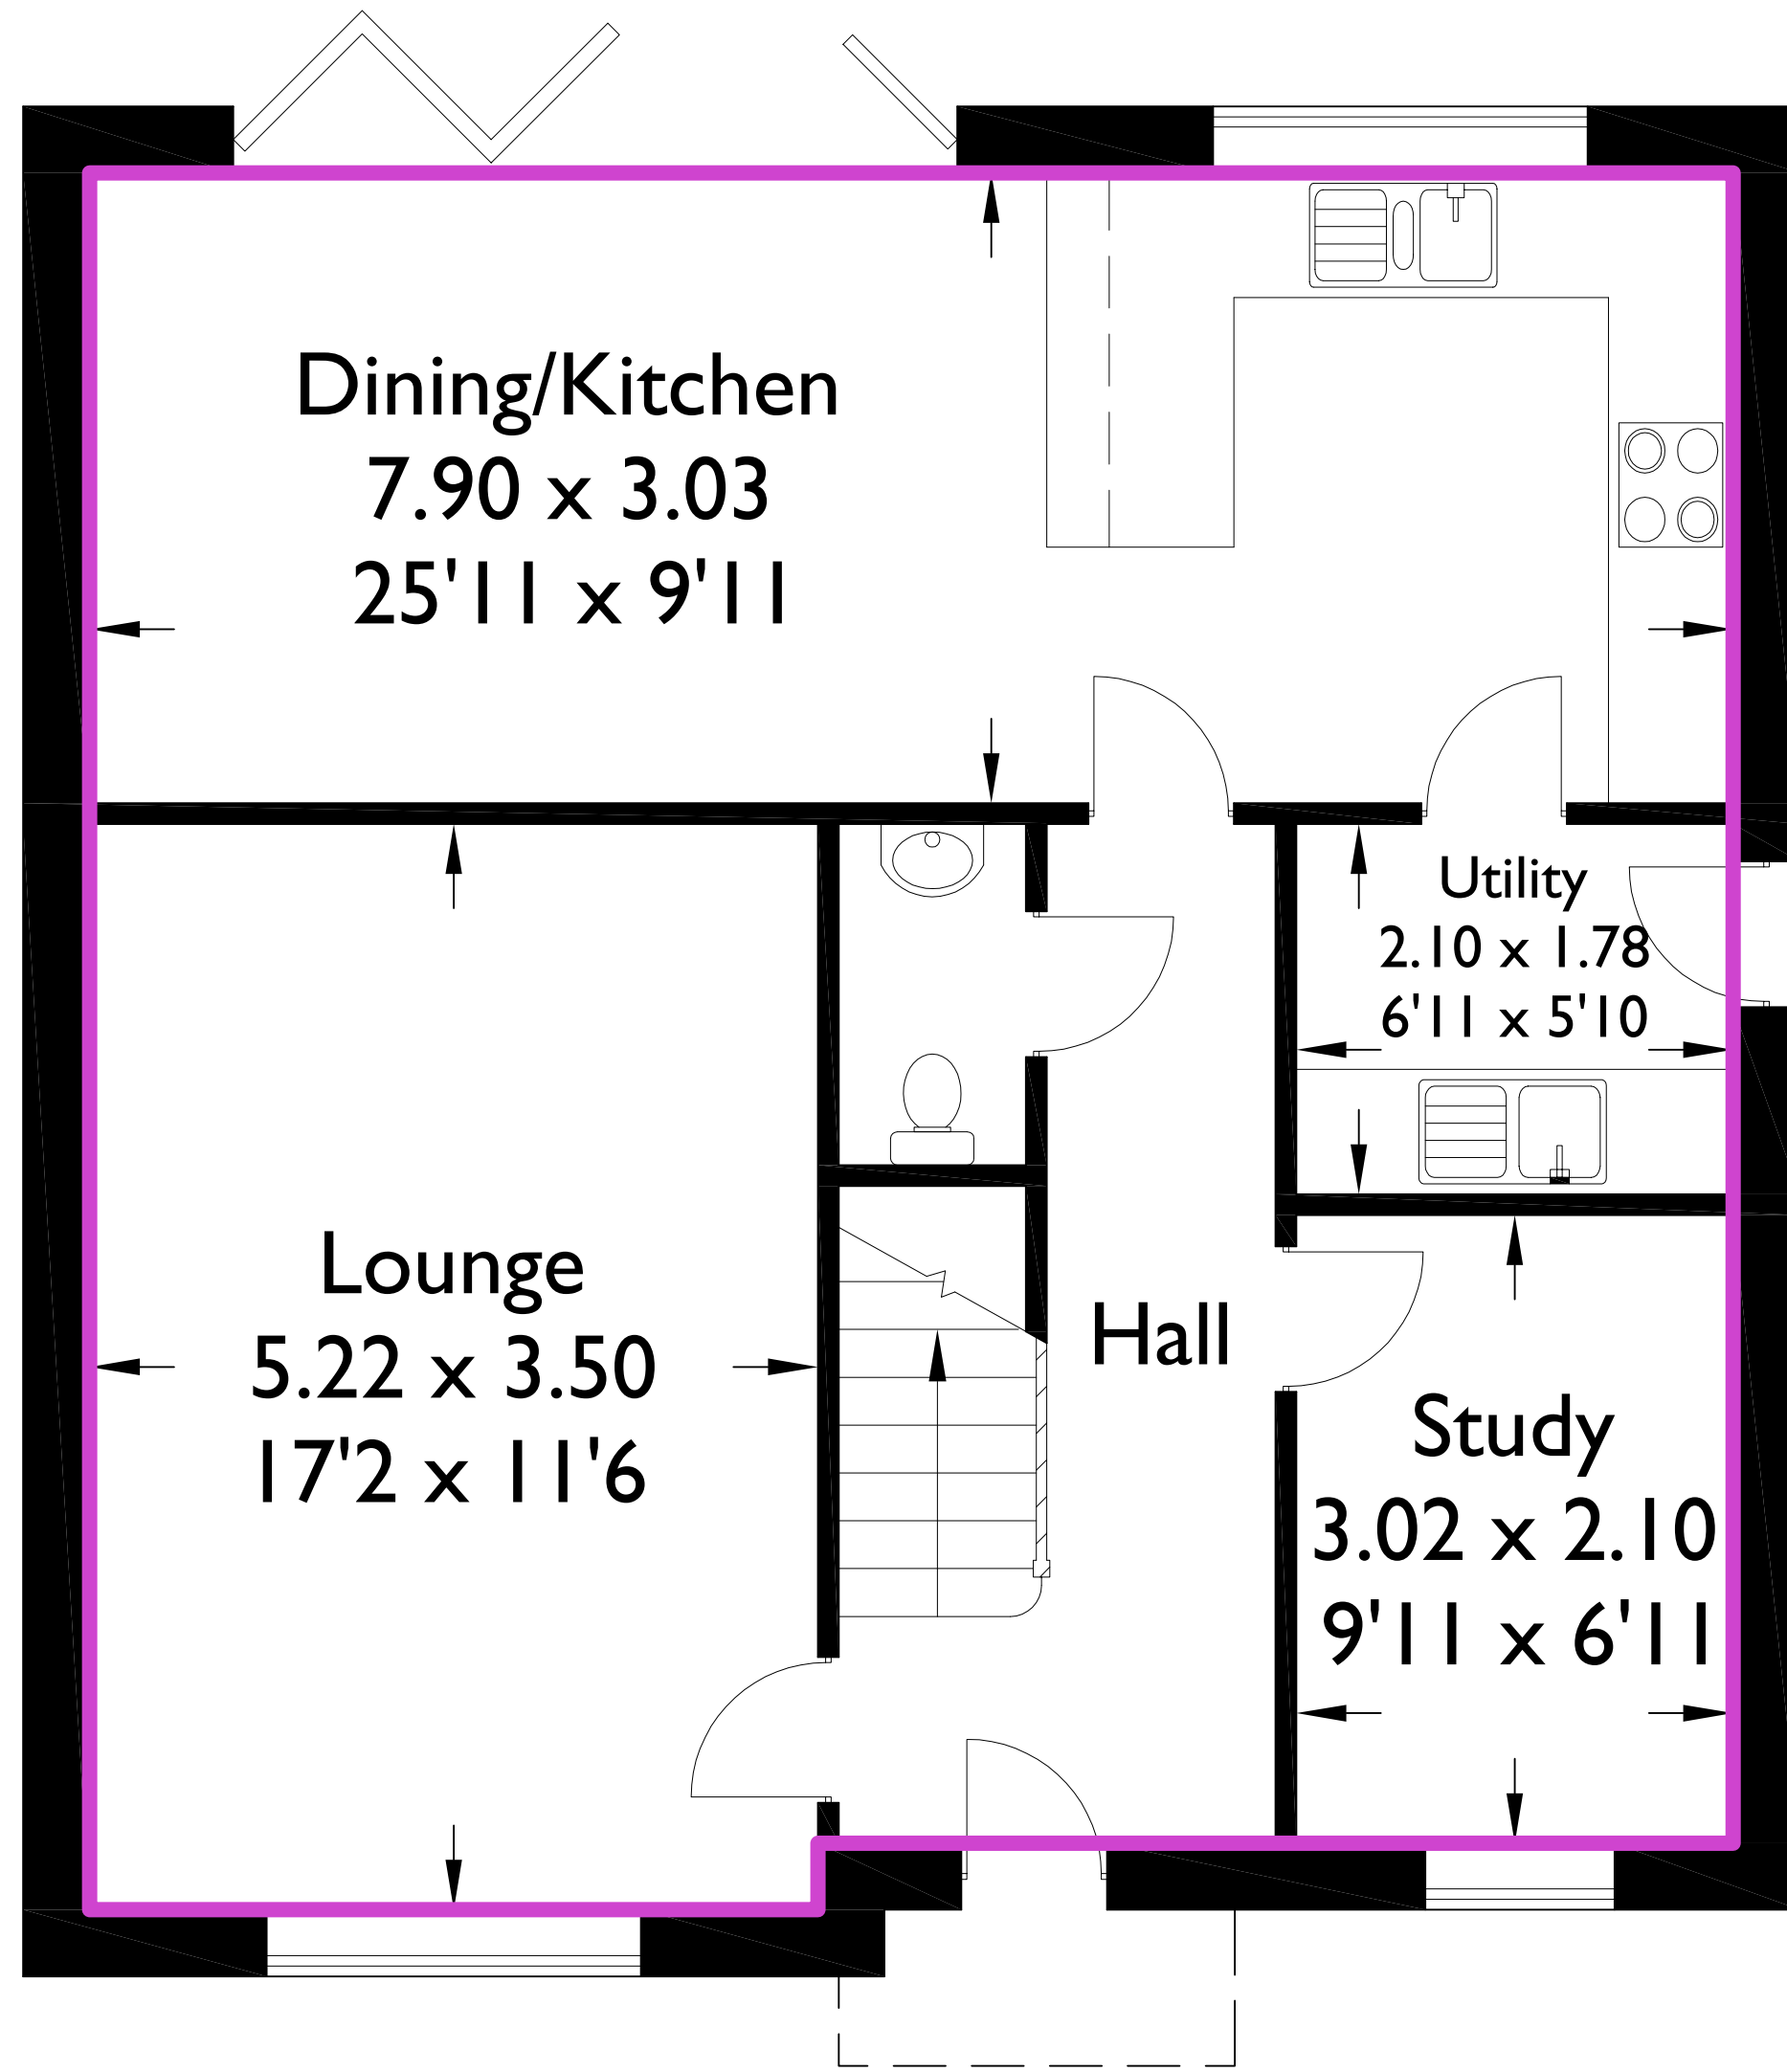

# Saltcoates

Approximate Gross Internal Area : 157.27 sq m / 1692.84 sq ft

Total : 157.27 sq m / 1692.84 sq ft

64.55

Ground Floor

64.55

First Floor

28.17

Second Floor