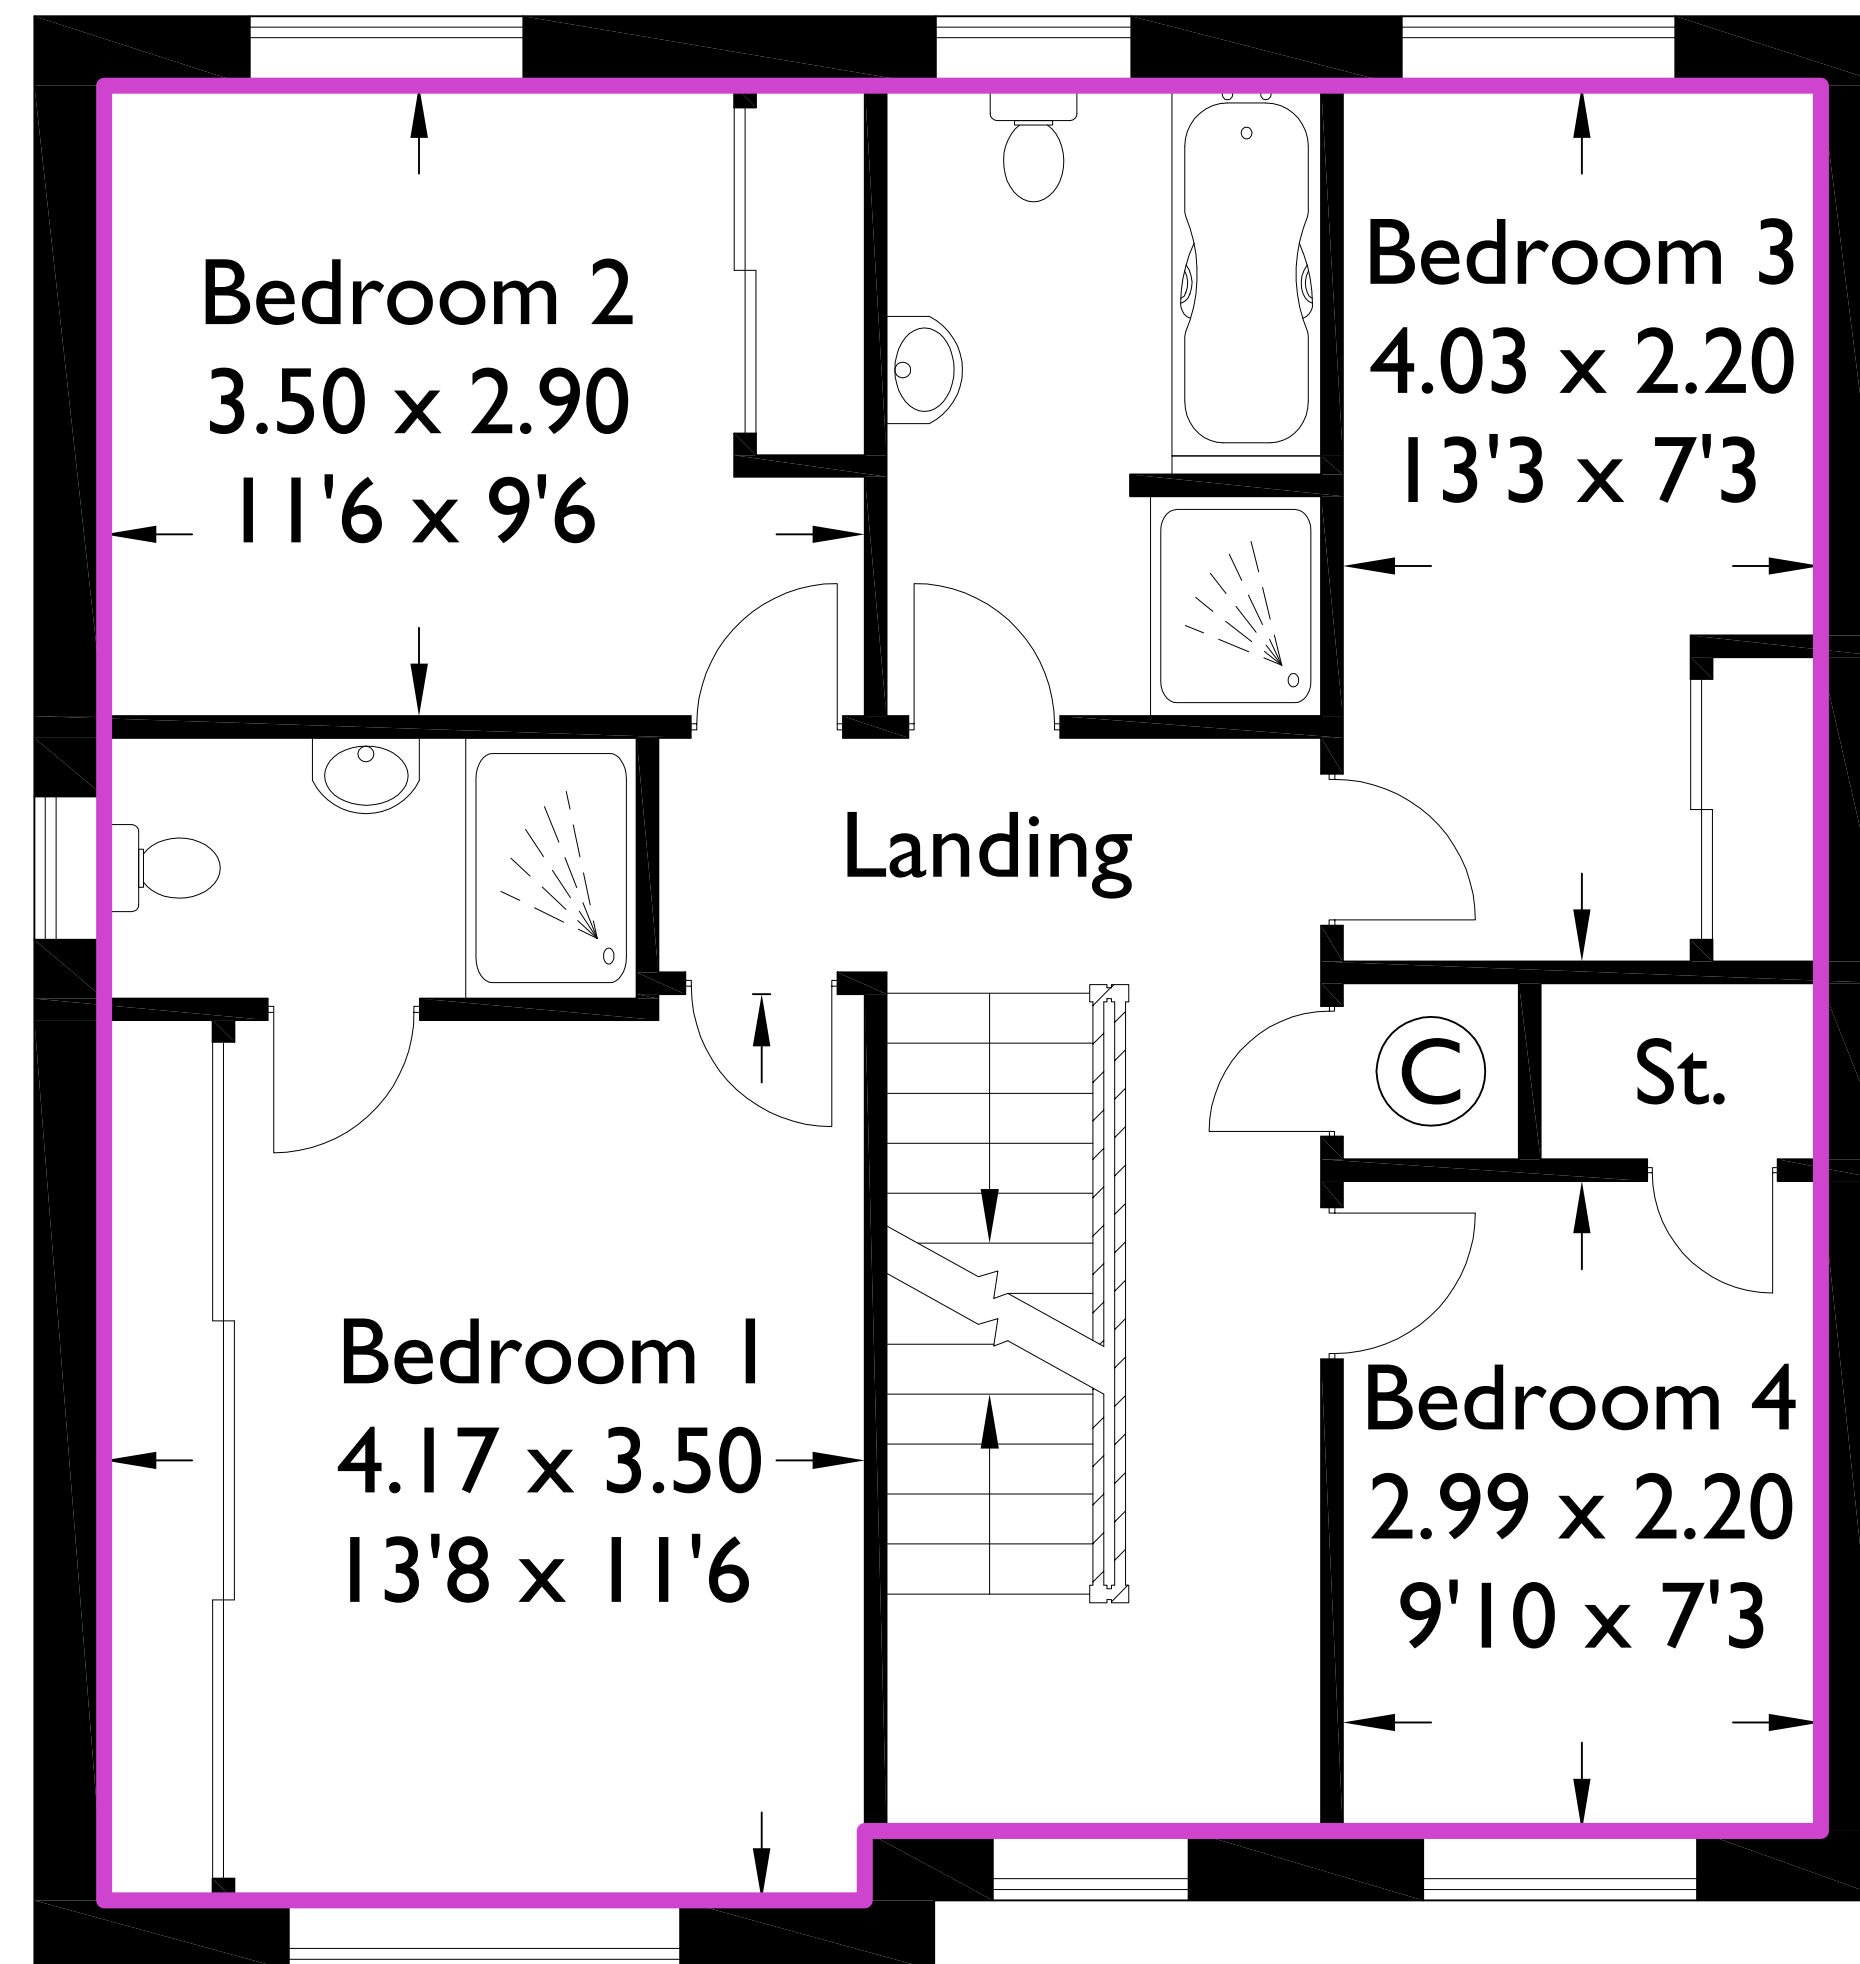

# Saltcoates

Approximate Gross Internal Area : 157.27 sq m / 1692.84 sq ft

Total : 157.27 sq m / 1692.84 sq ft

64.55

Ground Floor

64.55

First Floor

28.17

Second Floor