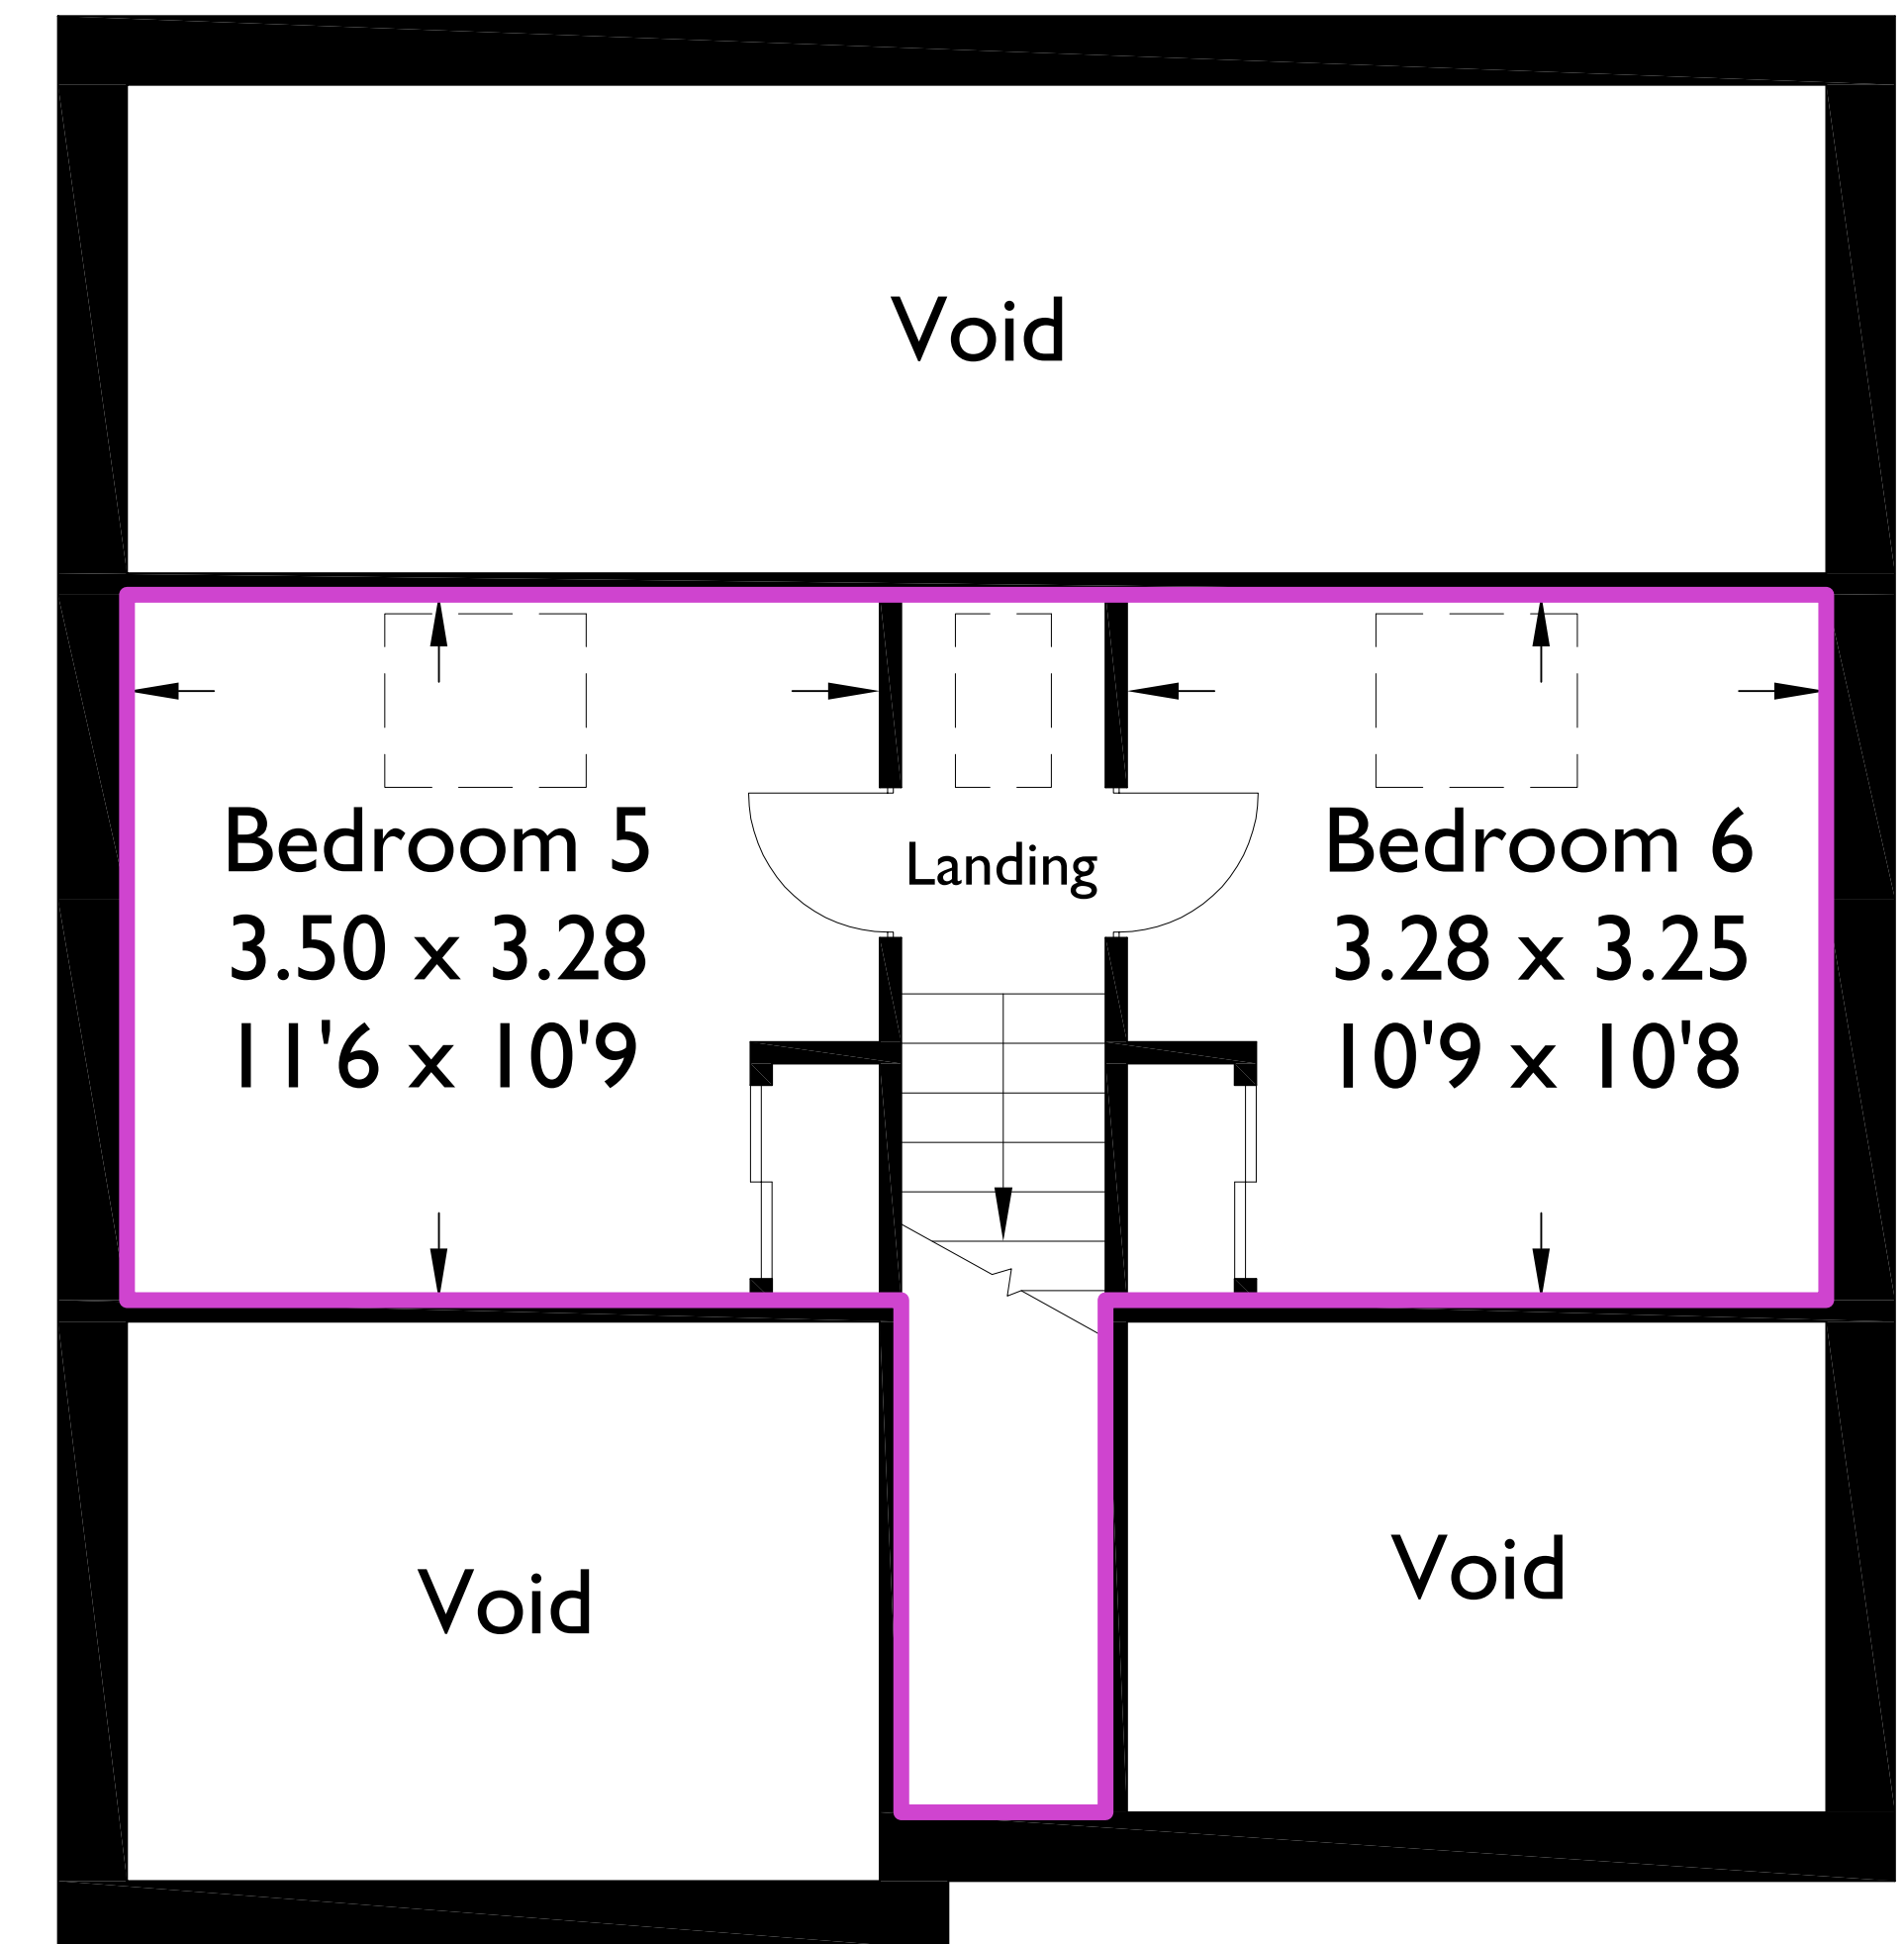

# Saltcoates

Approximate Gross Internal Area : 157.27 sq m / 1692.84 sq ft

Total : 157.27 sq m / 1692.84 sq ft

64.55

Ground Floor

64.55

First Floor

28.17

Second Floor