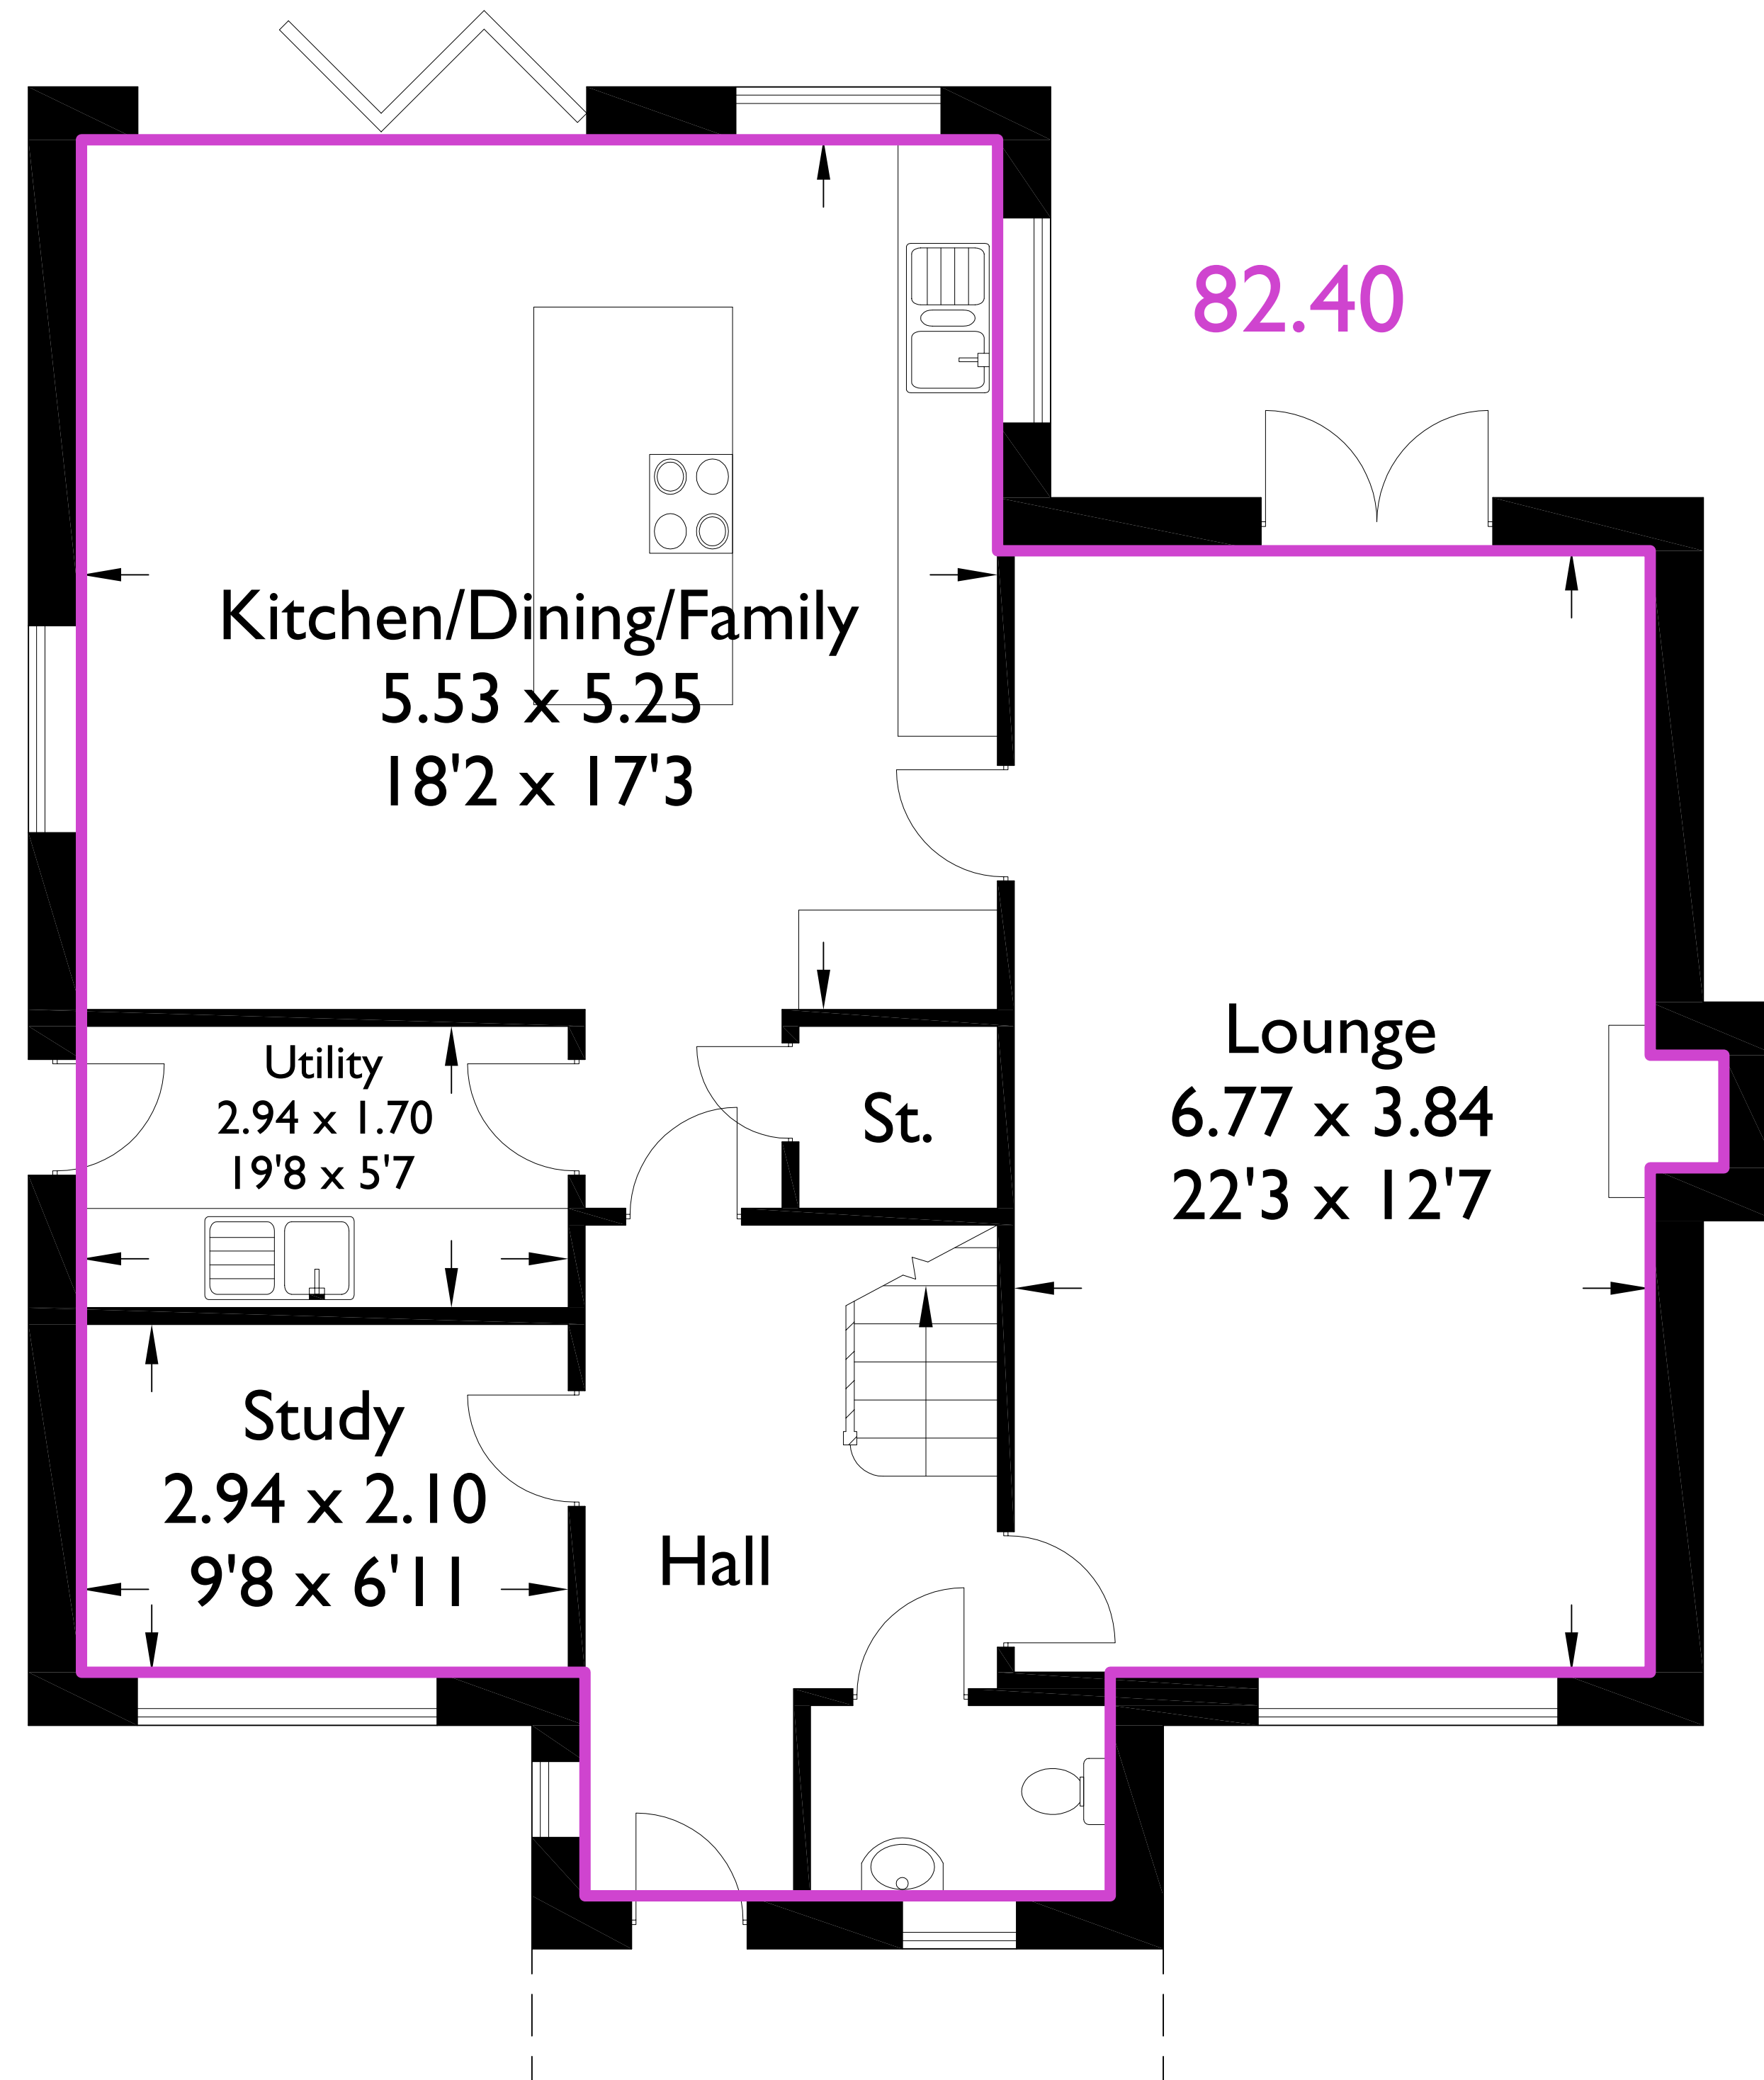

# Lytham

Approximate Gross Internal Area : 150.79 sq m / 1623.09 sq ft

Total : 150.79 sq m / 1623.09 sq ft

Ground Floor

First Floor