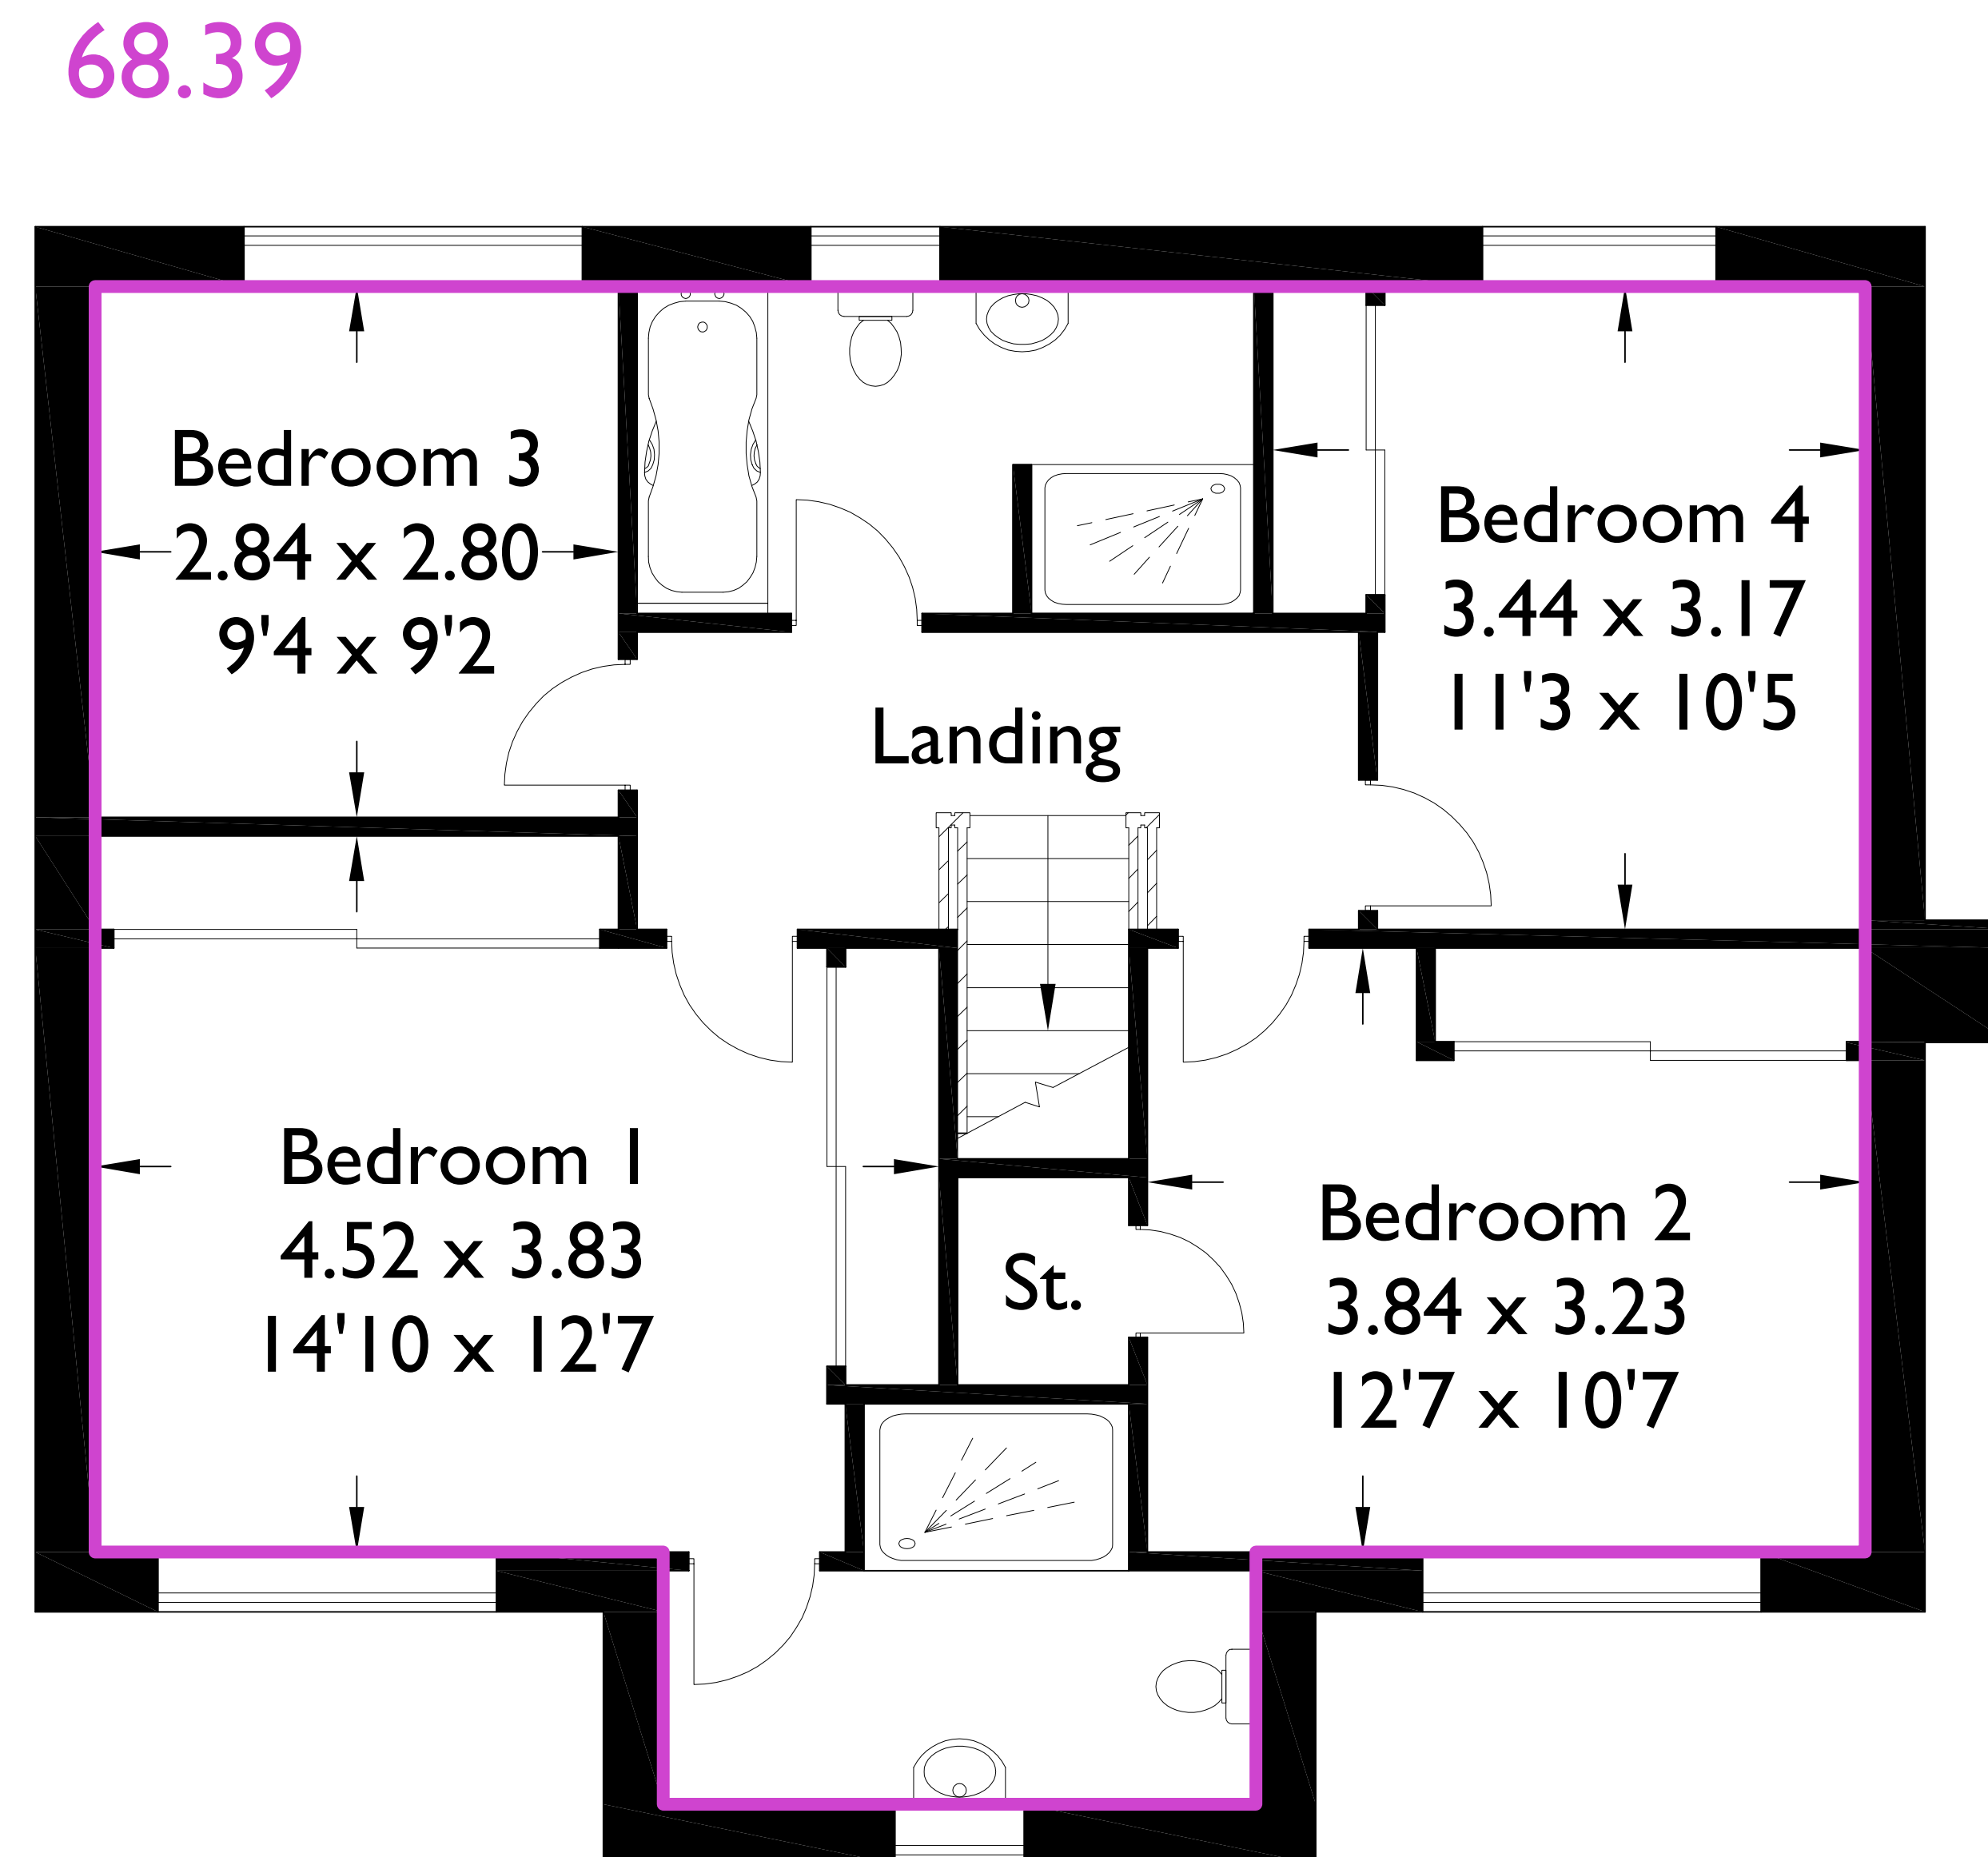

# Lytham

Approximate Gross Internal Area : 150.79 sq m / 1623.09 sq ft

Total : 150.79 sq m / 1623.09 sq ft

Ground Floor

First Floor