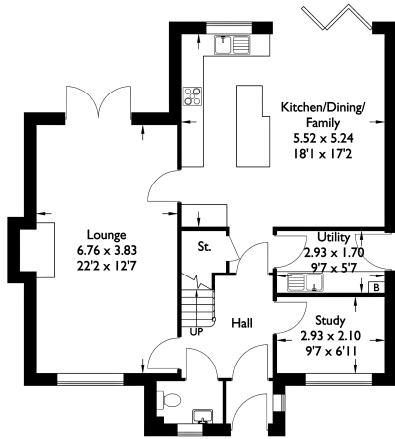

Lytham Plus (Plot 6)

Approximate Gross Internal Area : 191.84 sq m / 2064.94 sq ft

Total : 191.84 sq m / 2064.94 sq ft

Ground Floor

First Floor

Second Floor