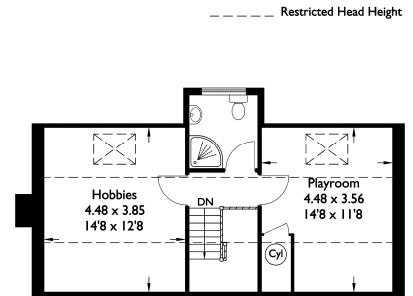

Lytham Plus (Plot 6)

Approximate Gross Internal Area : 191.84 sq m / 2064.94 sq ft

Total : 191.84 sq m / 2064.94 sq ft

Ground Floor

First Floor

Second Floor