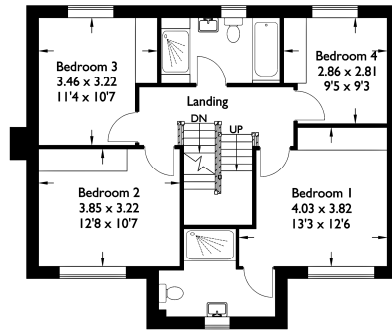

Lytham Plus (Plot 6)

Approximate Gross Internal Area : 191.84 sq m / 2064.94 sq ft

Total : 191.84 sq m / 2064.94 sq ft

Ground Floor

First Floor

Second Floor