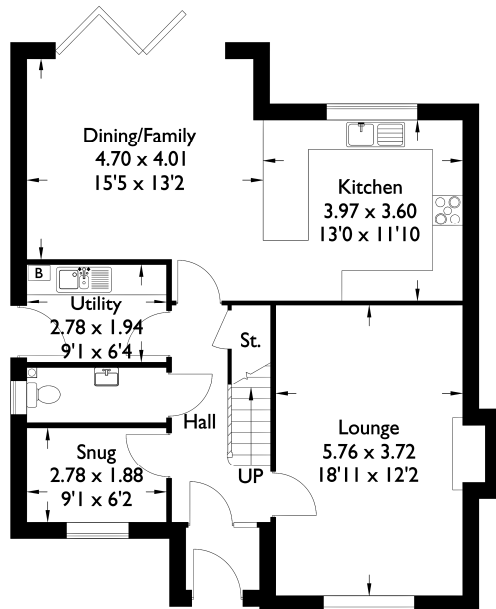

Croston

Approximate Gross Internal Area : 158.05 sq m / 1701.23 sq ft

Total : 158.05 sq m / 1701.23 sq ft

Ground Floor

First Floor