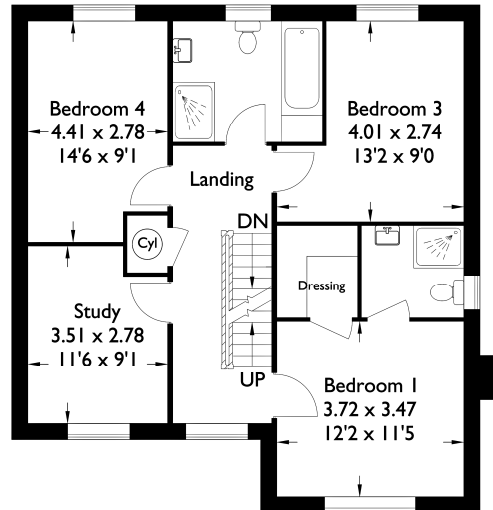

Croston

Approximate Gross Internal Area : 158.05 sq m / 1701.23 sq ft

Total : 158.05 sq m / 1701.23 sq ft

Ground Floor

First Floor