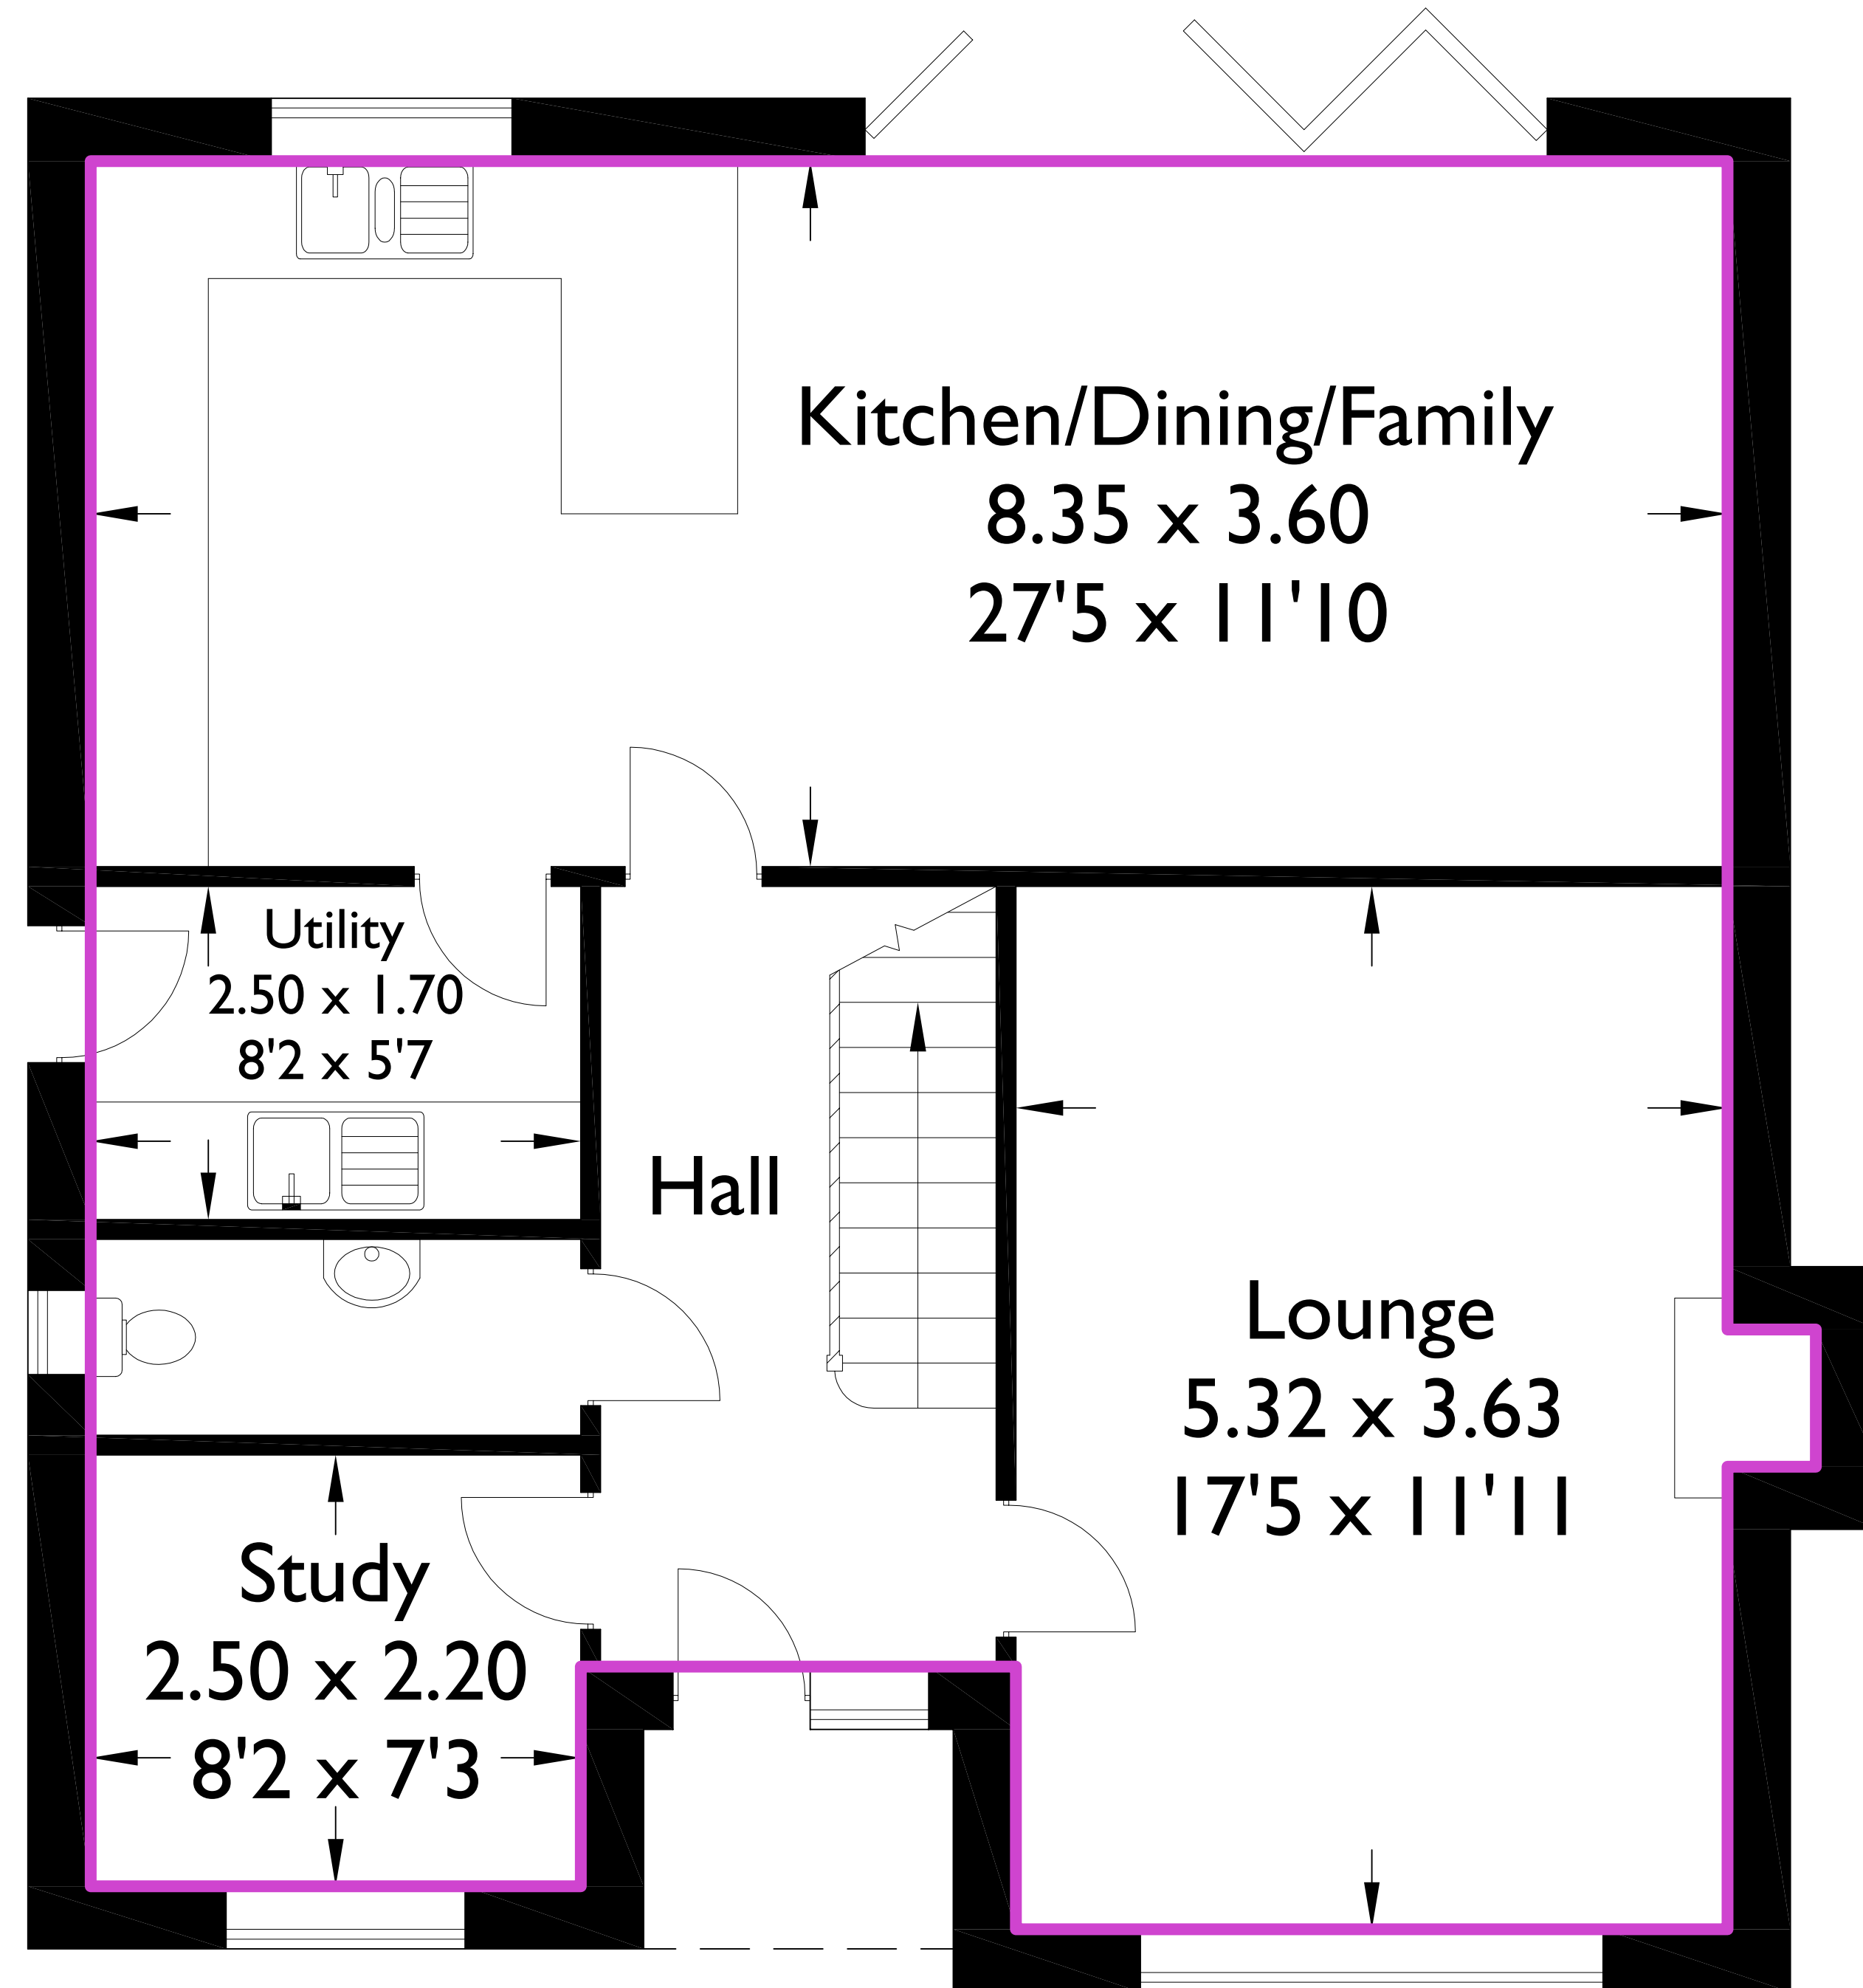

Fairhaven

Approximate Gross Internal Area : 141.09 sq m / 1518.68 sq ft

Total : 141.09 sq m / 1518.68 sq ft

72.10

Ground Floor

68.99

First Floor