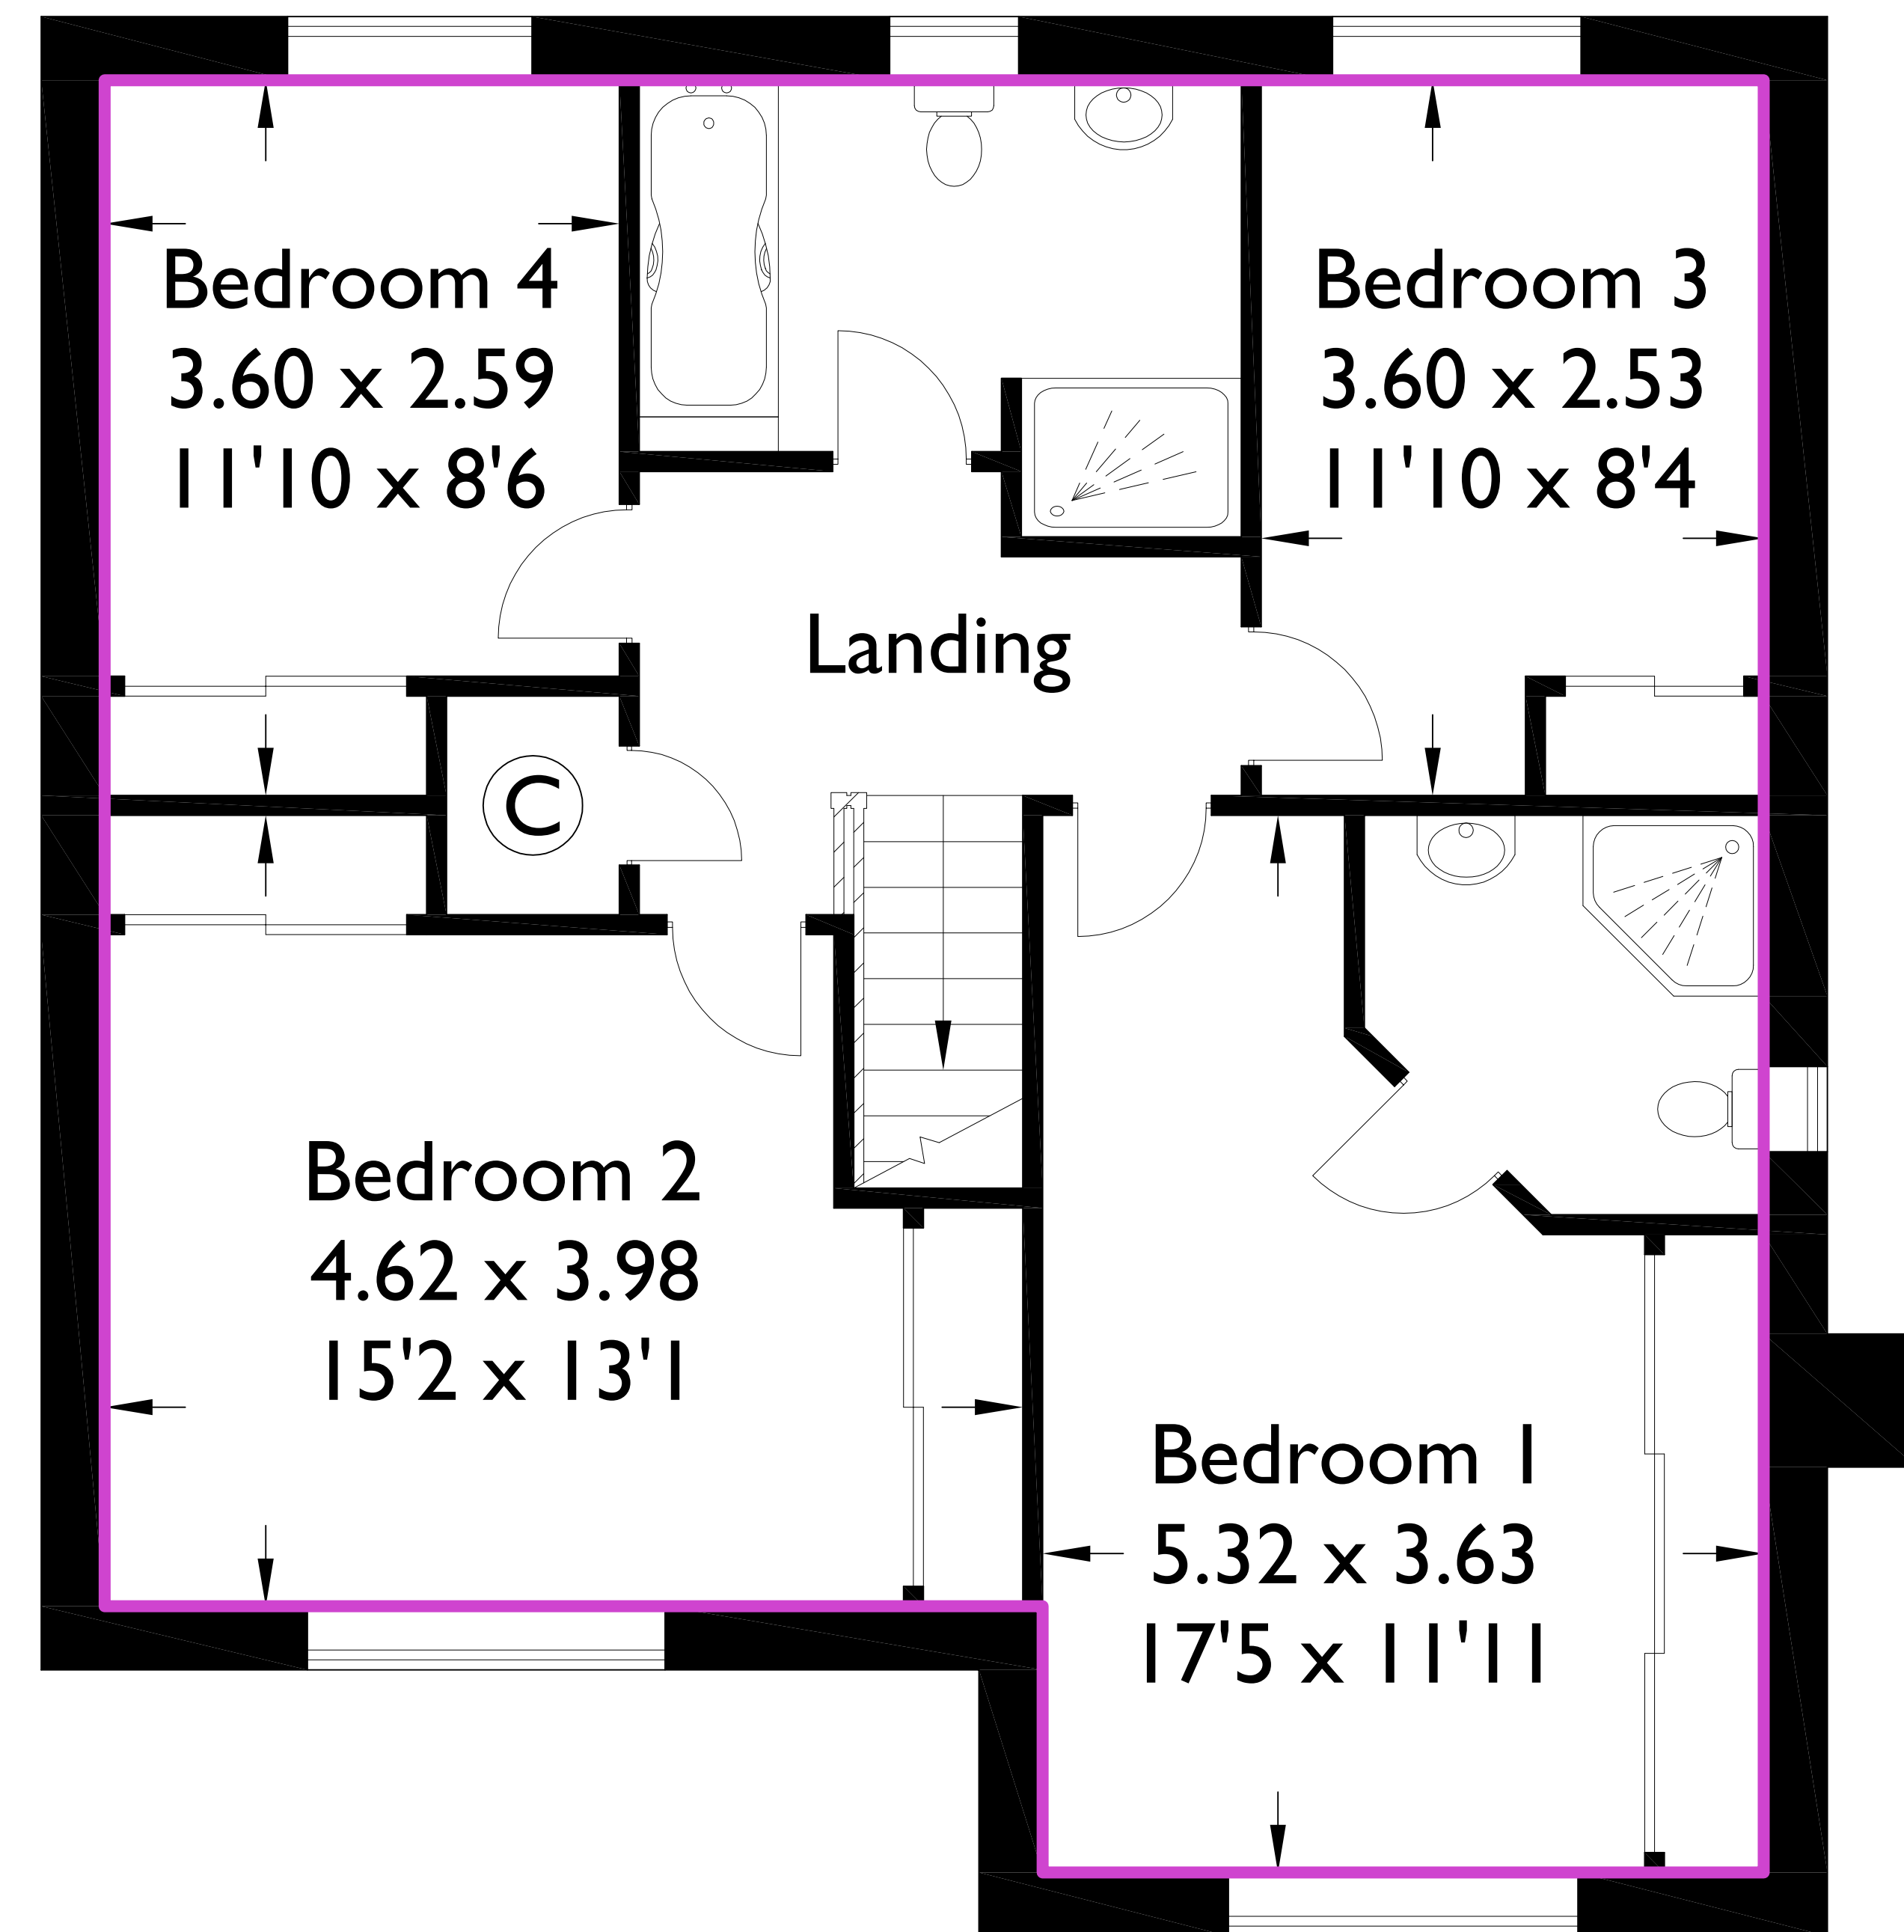

Fairhaven

Approximate Gross Internal Area : 141.09 sq m / 1518.68 sq ft

Total : 141.09 sq m / 1518.68 sq ft

72.10

Ground Floor

68.99

First Floor