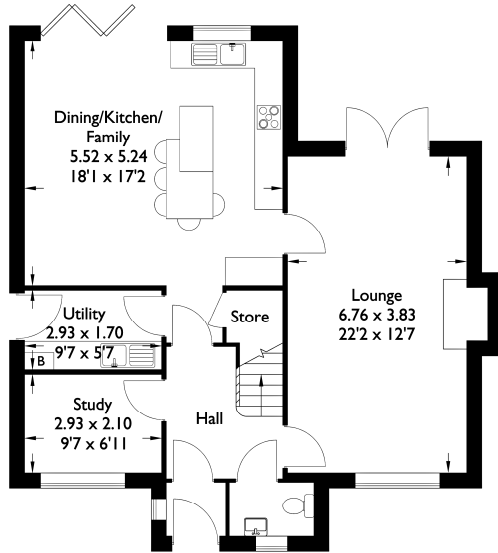

# Lytham

Approximate Gross Internal Area : 150.48 sq m / 1619.75 sq ft

Total : 150.48 sq m / 1619.75 sq ft

Ground Floor

First Floor