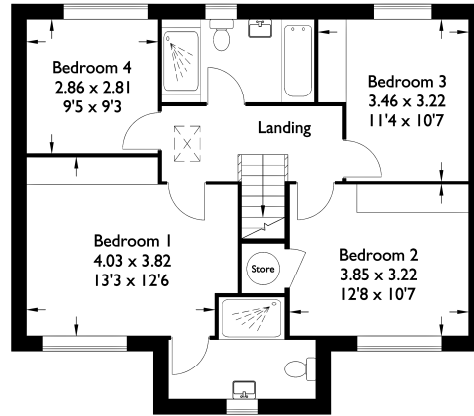

# Lytham

Approximate Gross Internal Area : 150.48 sq m / 1619.75 sq ft

Total : 150.48 sq m / 1619.75 sq ft

Ground Floor

First Floor